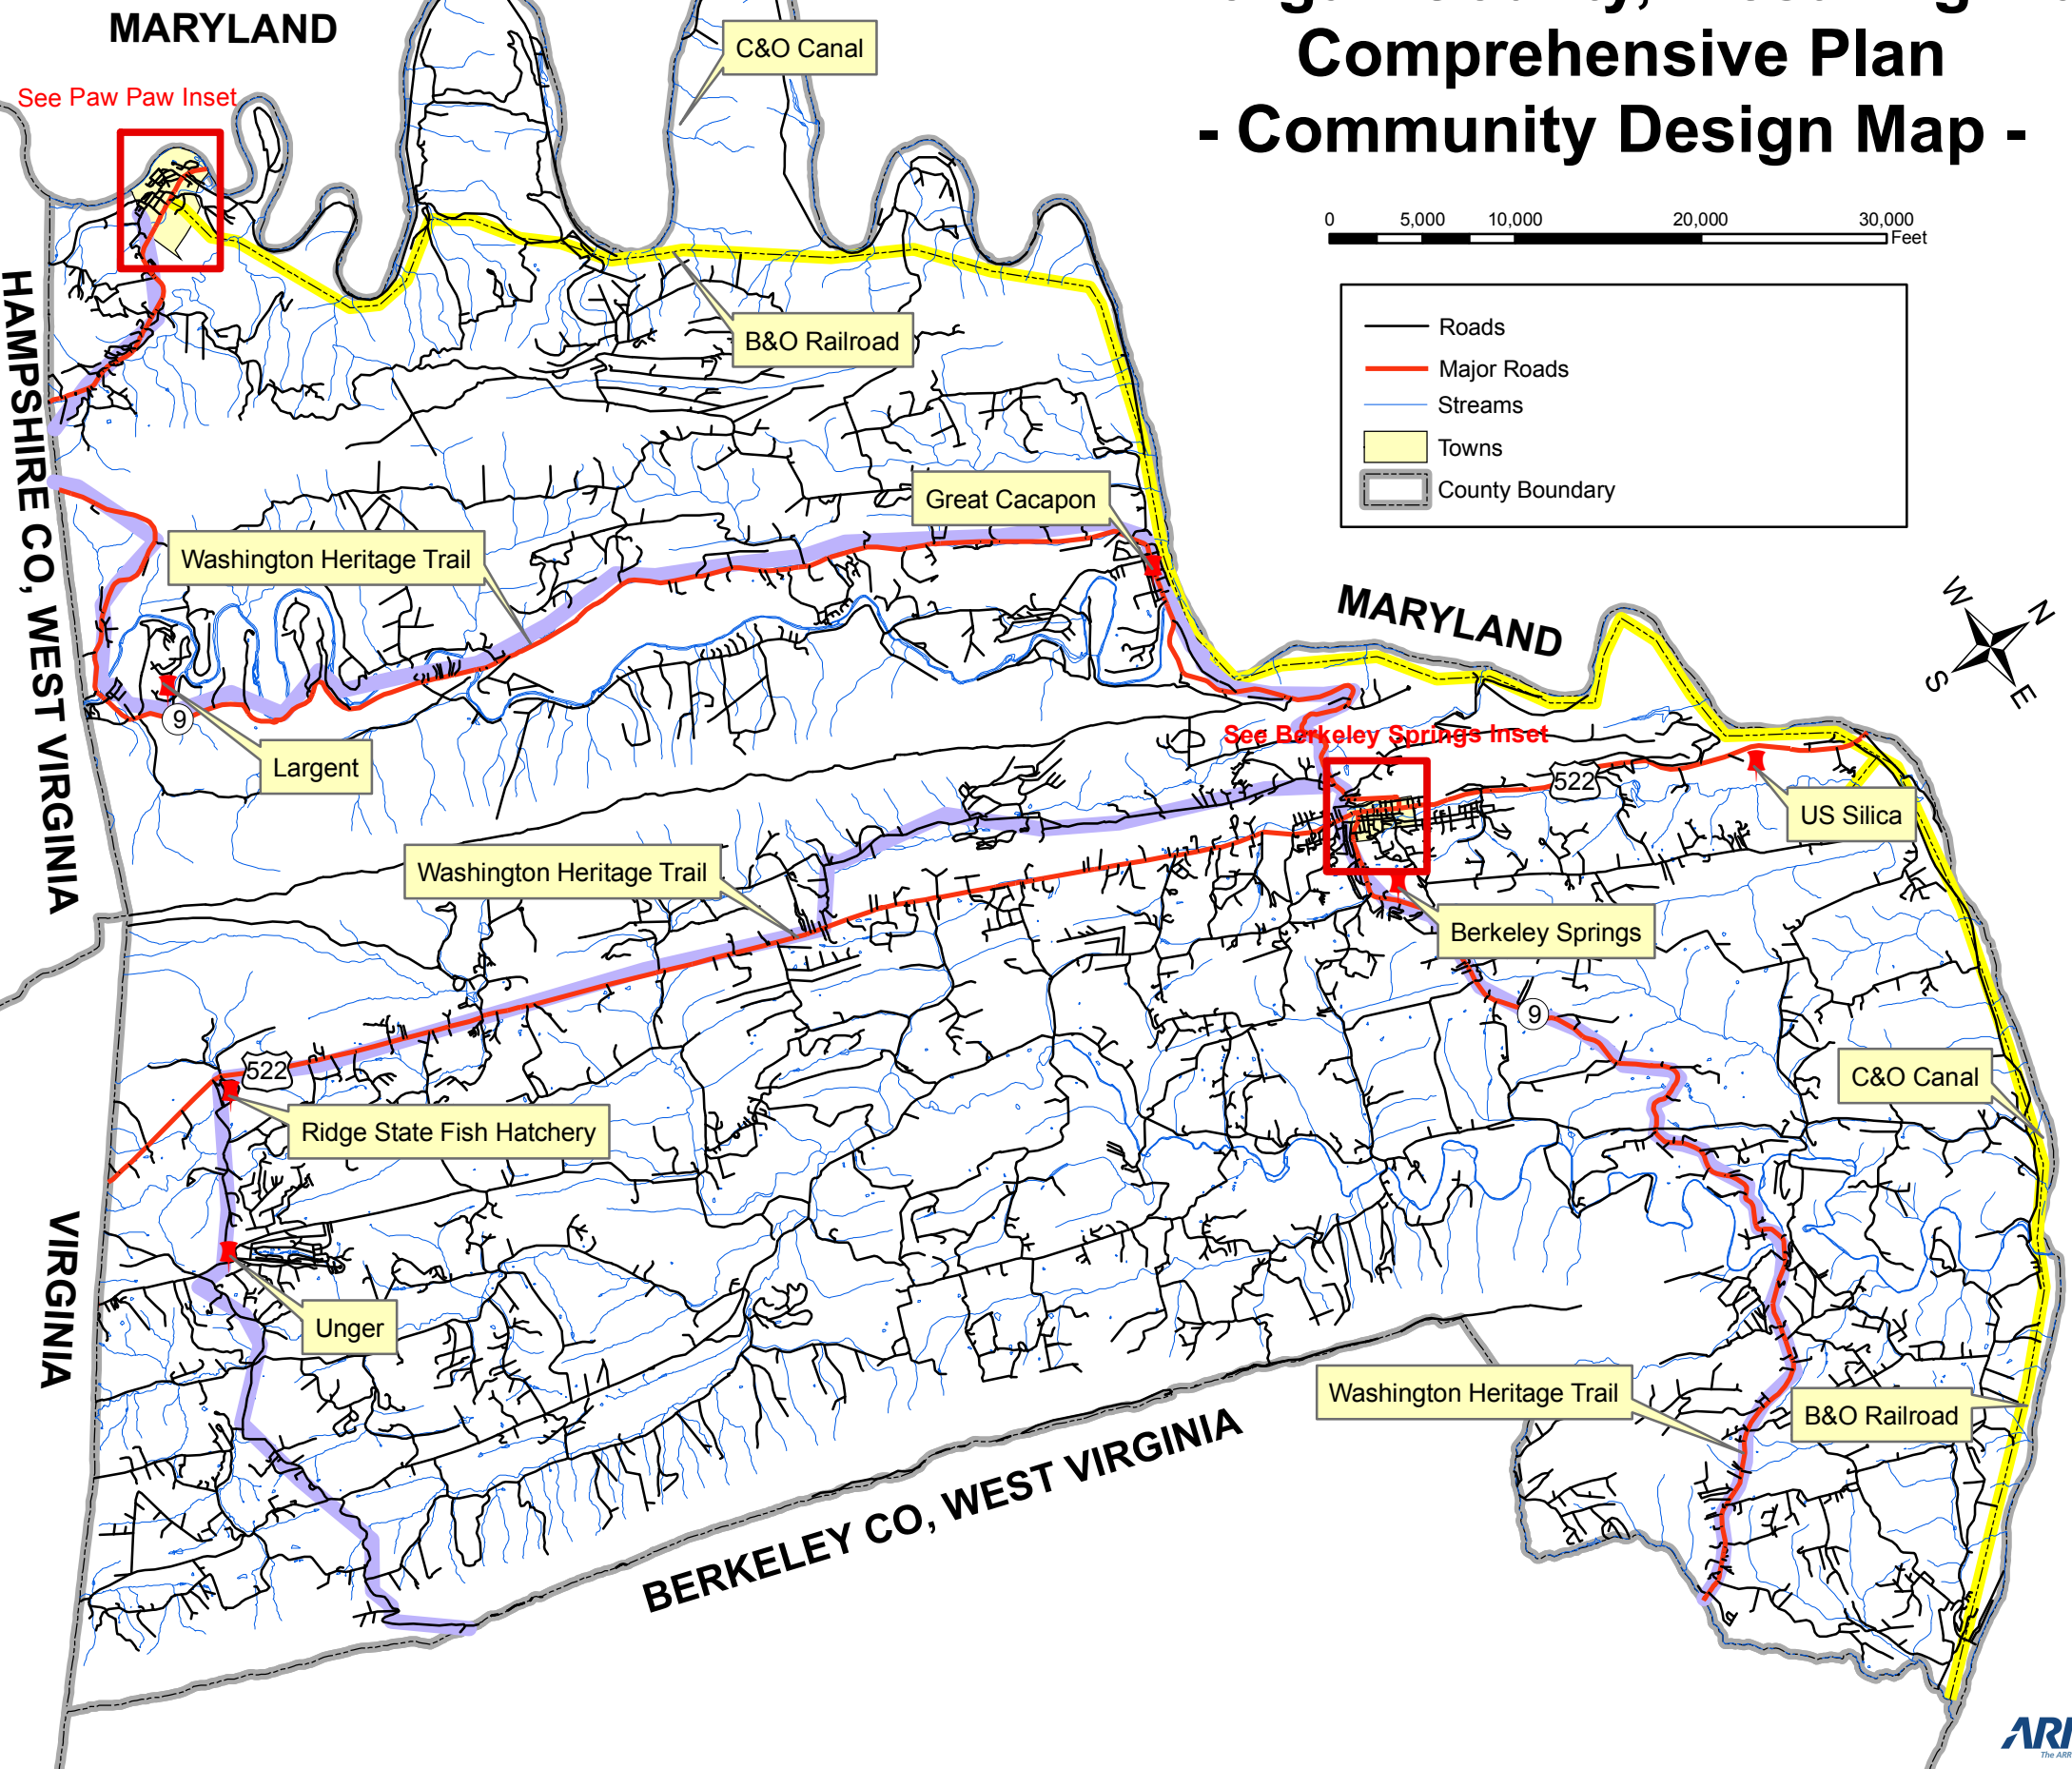

Morgan County, West Virginia Comprehensive Plan - Community Design Map -

Paw Paw Inset

0 500 1,000 2,000 3,000 4,000 5,000 Feet

Berkeley Springs Inset

0 500 1,000 2,000 3,000 4,000 5,000 Feet

HAMPSHIRE CO, WEST VIRGINIA
VIRGINIA

0 5,000 10,000 20,000 30,000 Feet

- Roads
- Major Roads
- Streams
- Towns
- County Boundary

BERKELEY CO, WEST VIRGINIA