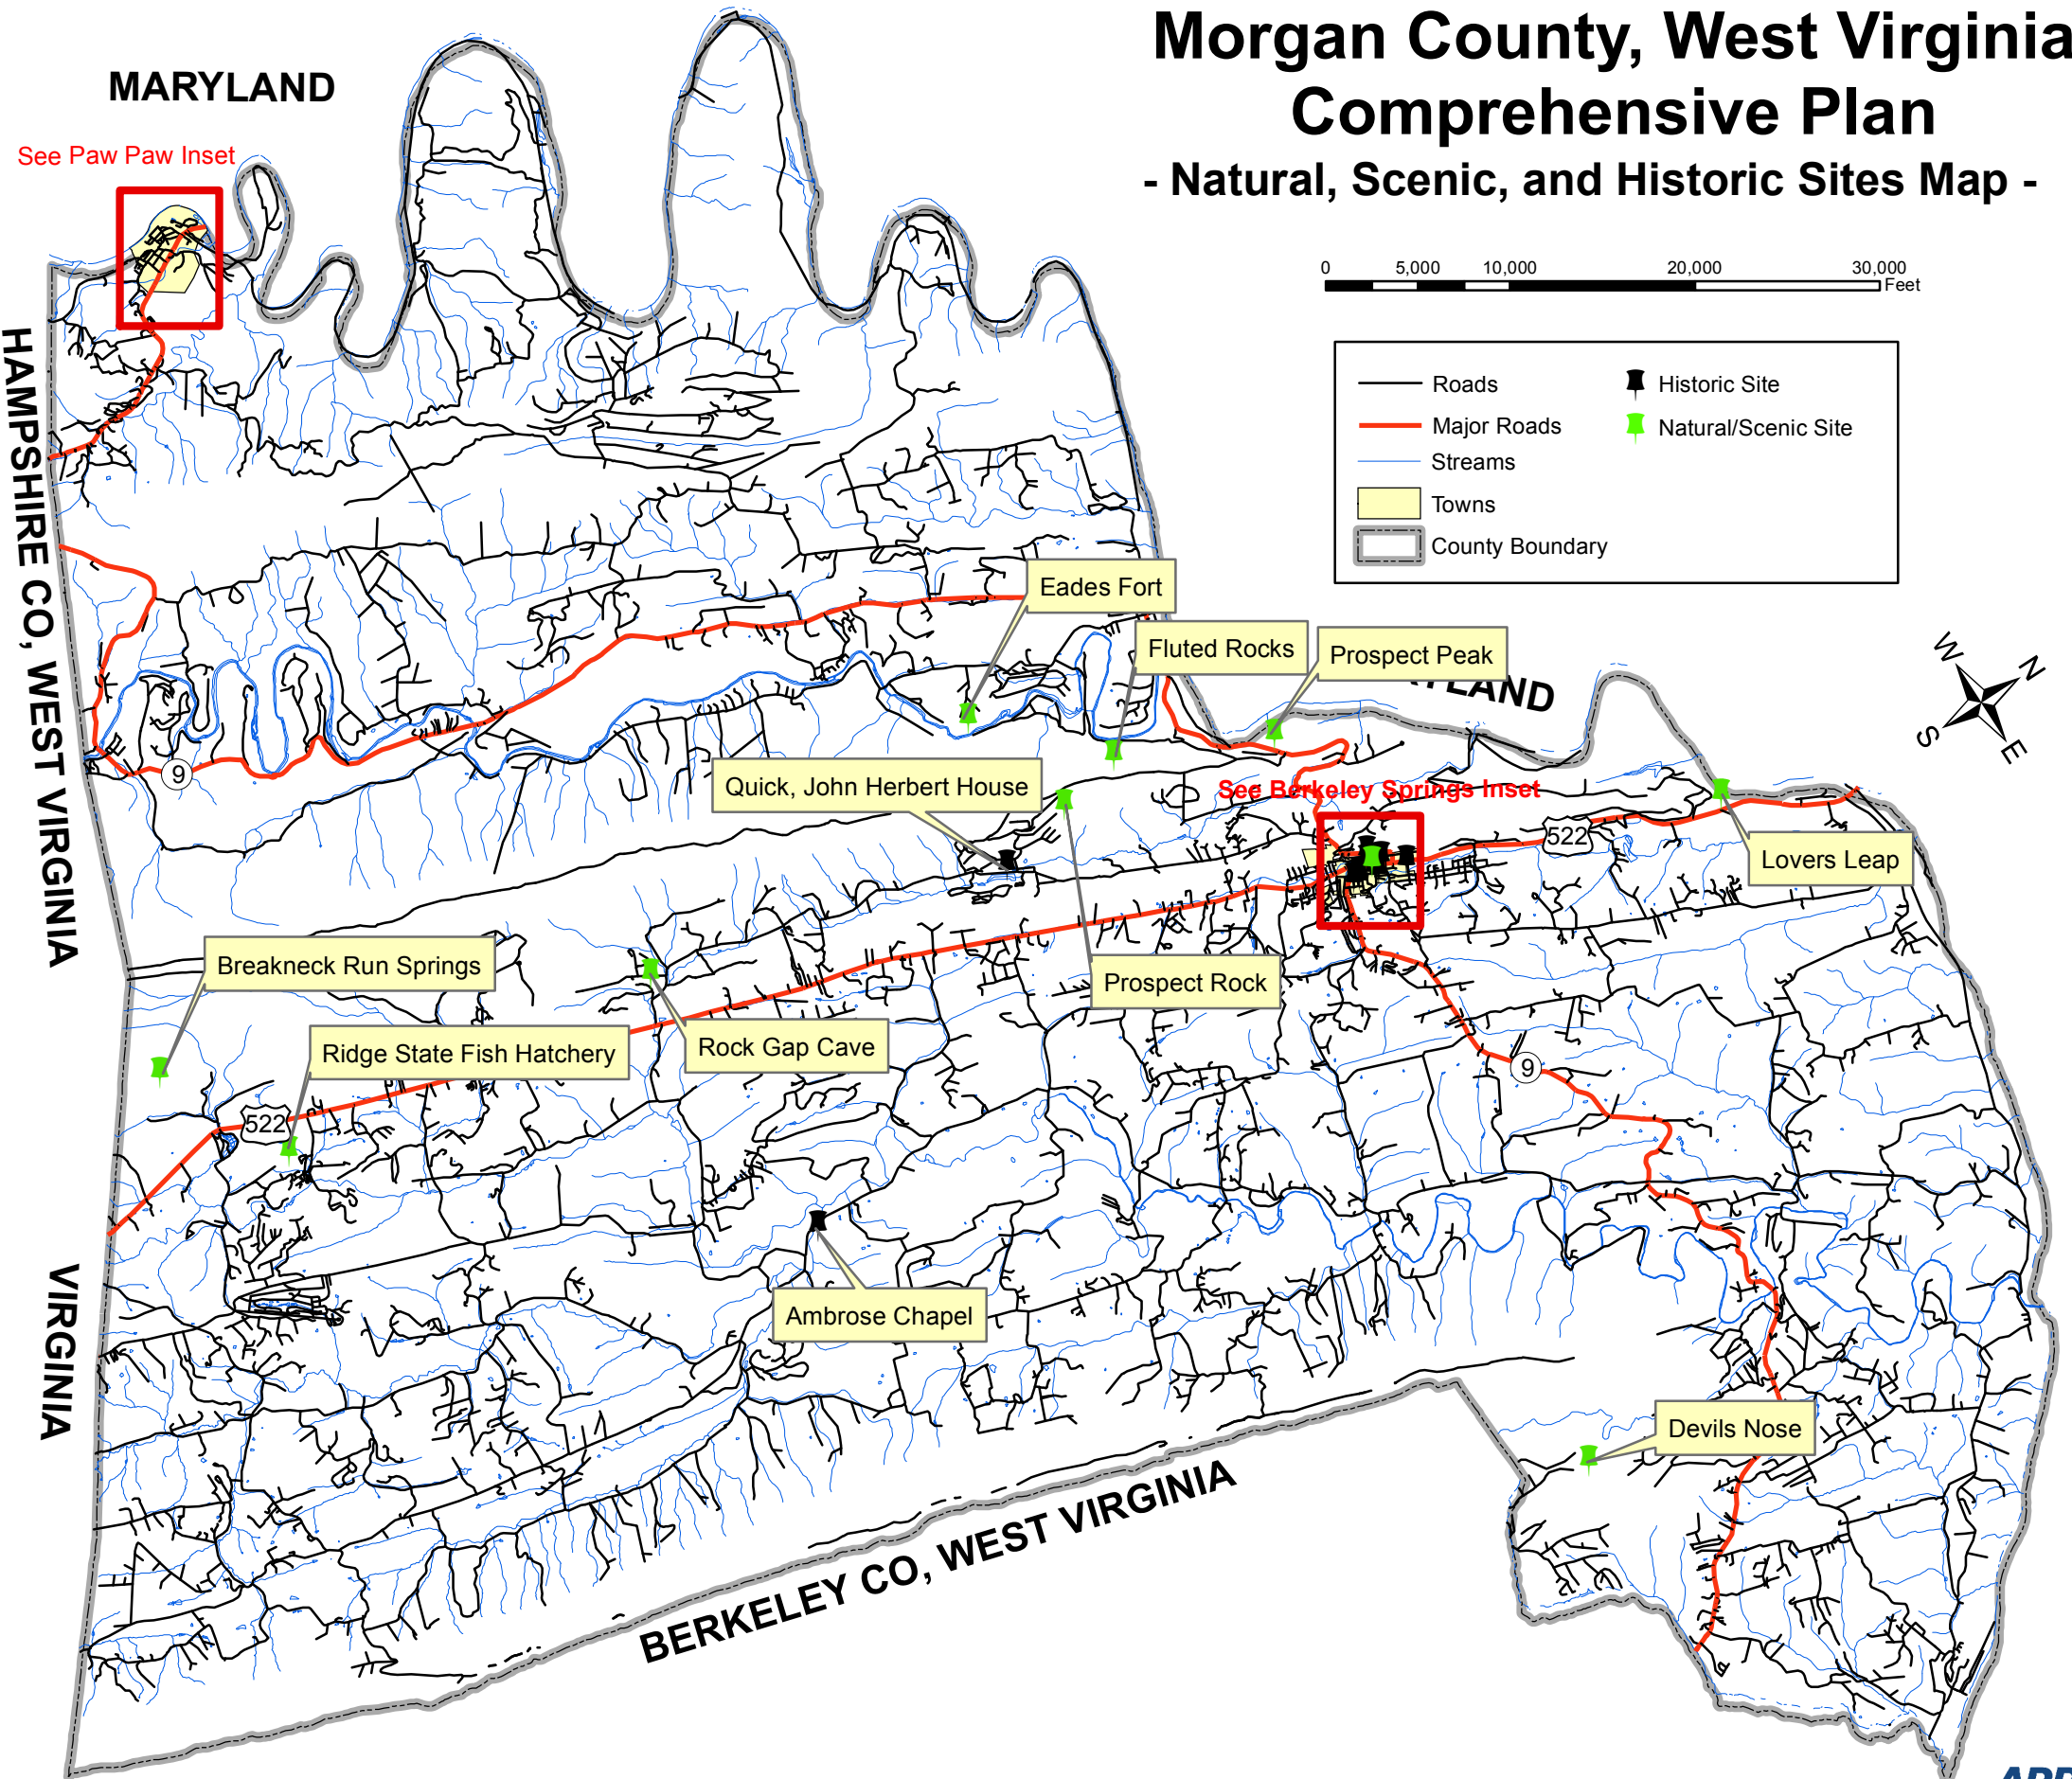

Morgan County, West Virginia Comprehensive Plan - Natural, Scenic, and Historic Sites Map -

Paw Paw Inset

0 500 1,000 2,000 3,000 4,000 5,000 Feet

Berkeley Springs Inset

0 500 1,000 2,000 3,000 4,000 5,000 Feet

0 5,000 10,000 20,000 30,000 Feet

Roads	Historic Site
Major Roads	Natural/Scenic Site
Streams	
Towns	
County Boundary	