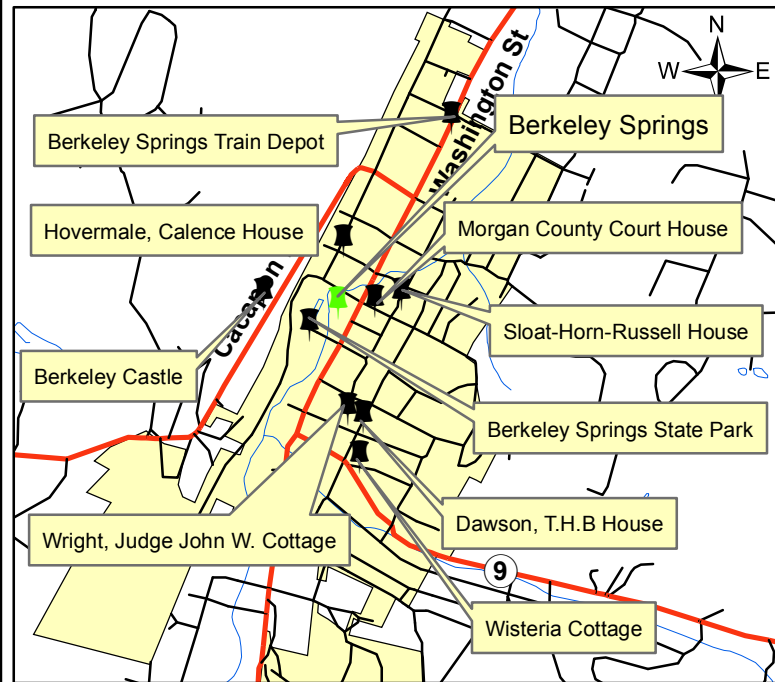

Morgan County, West Virginia Comprehensive Plan - Natural, Scenic, and Historic Sites Map -

Paw Paw Inset

0 500 1,000 2,000 3,000 4,000 5,000 Feet

Berkeley Springs Inset

0 500 1,000 2,000 3,000 4,000 5,000 Feet

0 5,000 10,000 20,000 30,000 Feet

Roads	Historic Site
Major Roads	Natural/Scenic Site
Streams	
Towns	
County Boundary	