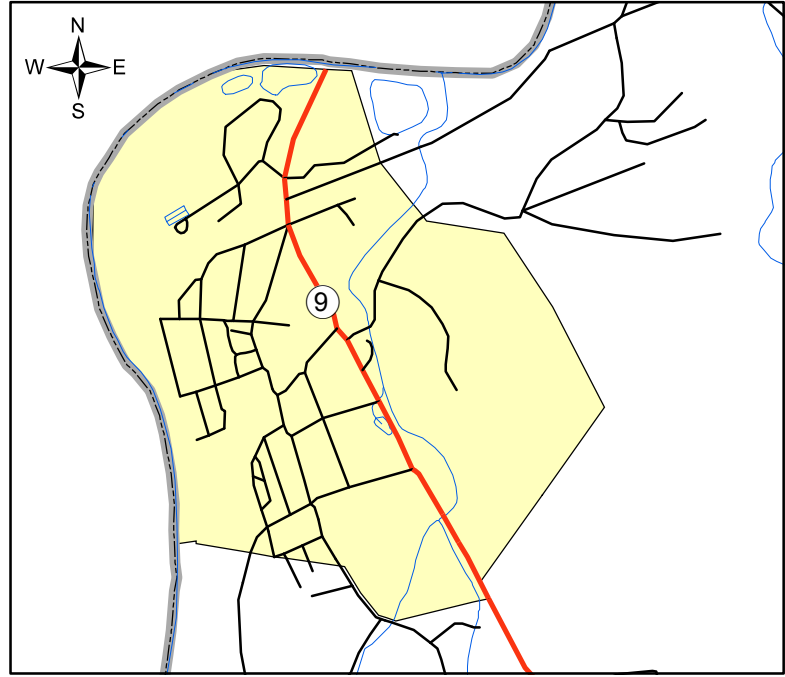

Morgan County, West Virginia Comprehensive Plan - Preferred Development Areas -

Paw Paw Inset

Berkeley Springs Inset