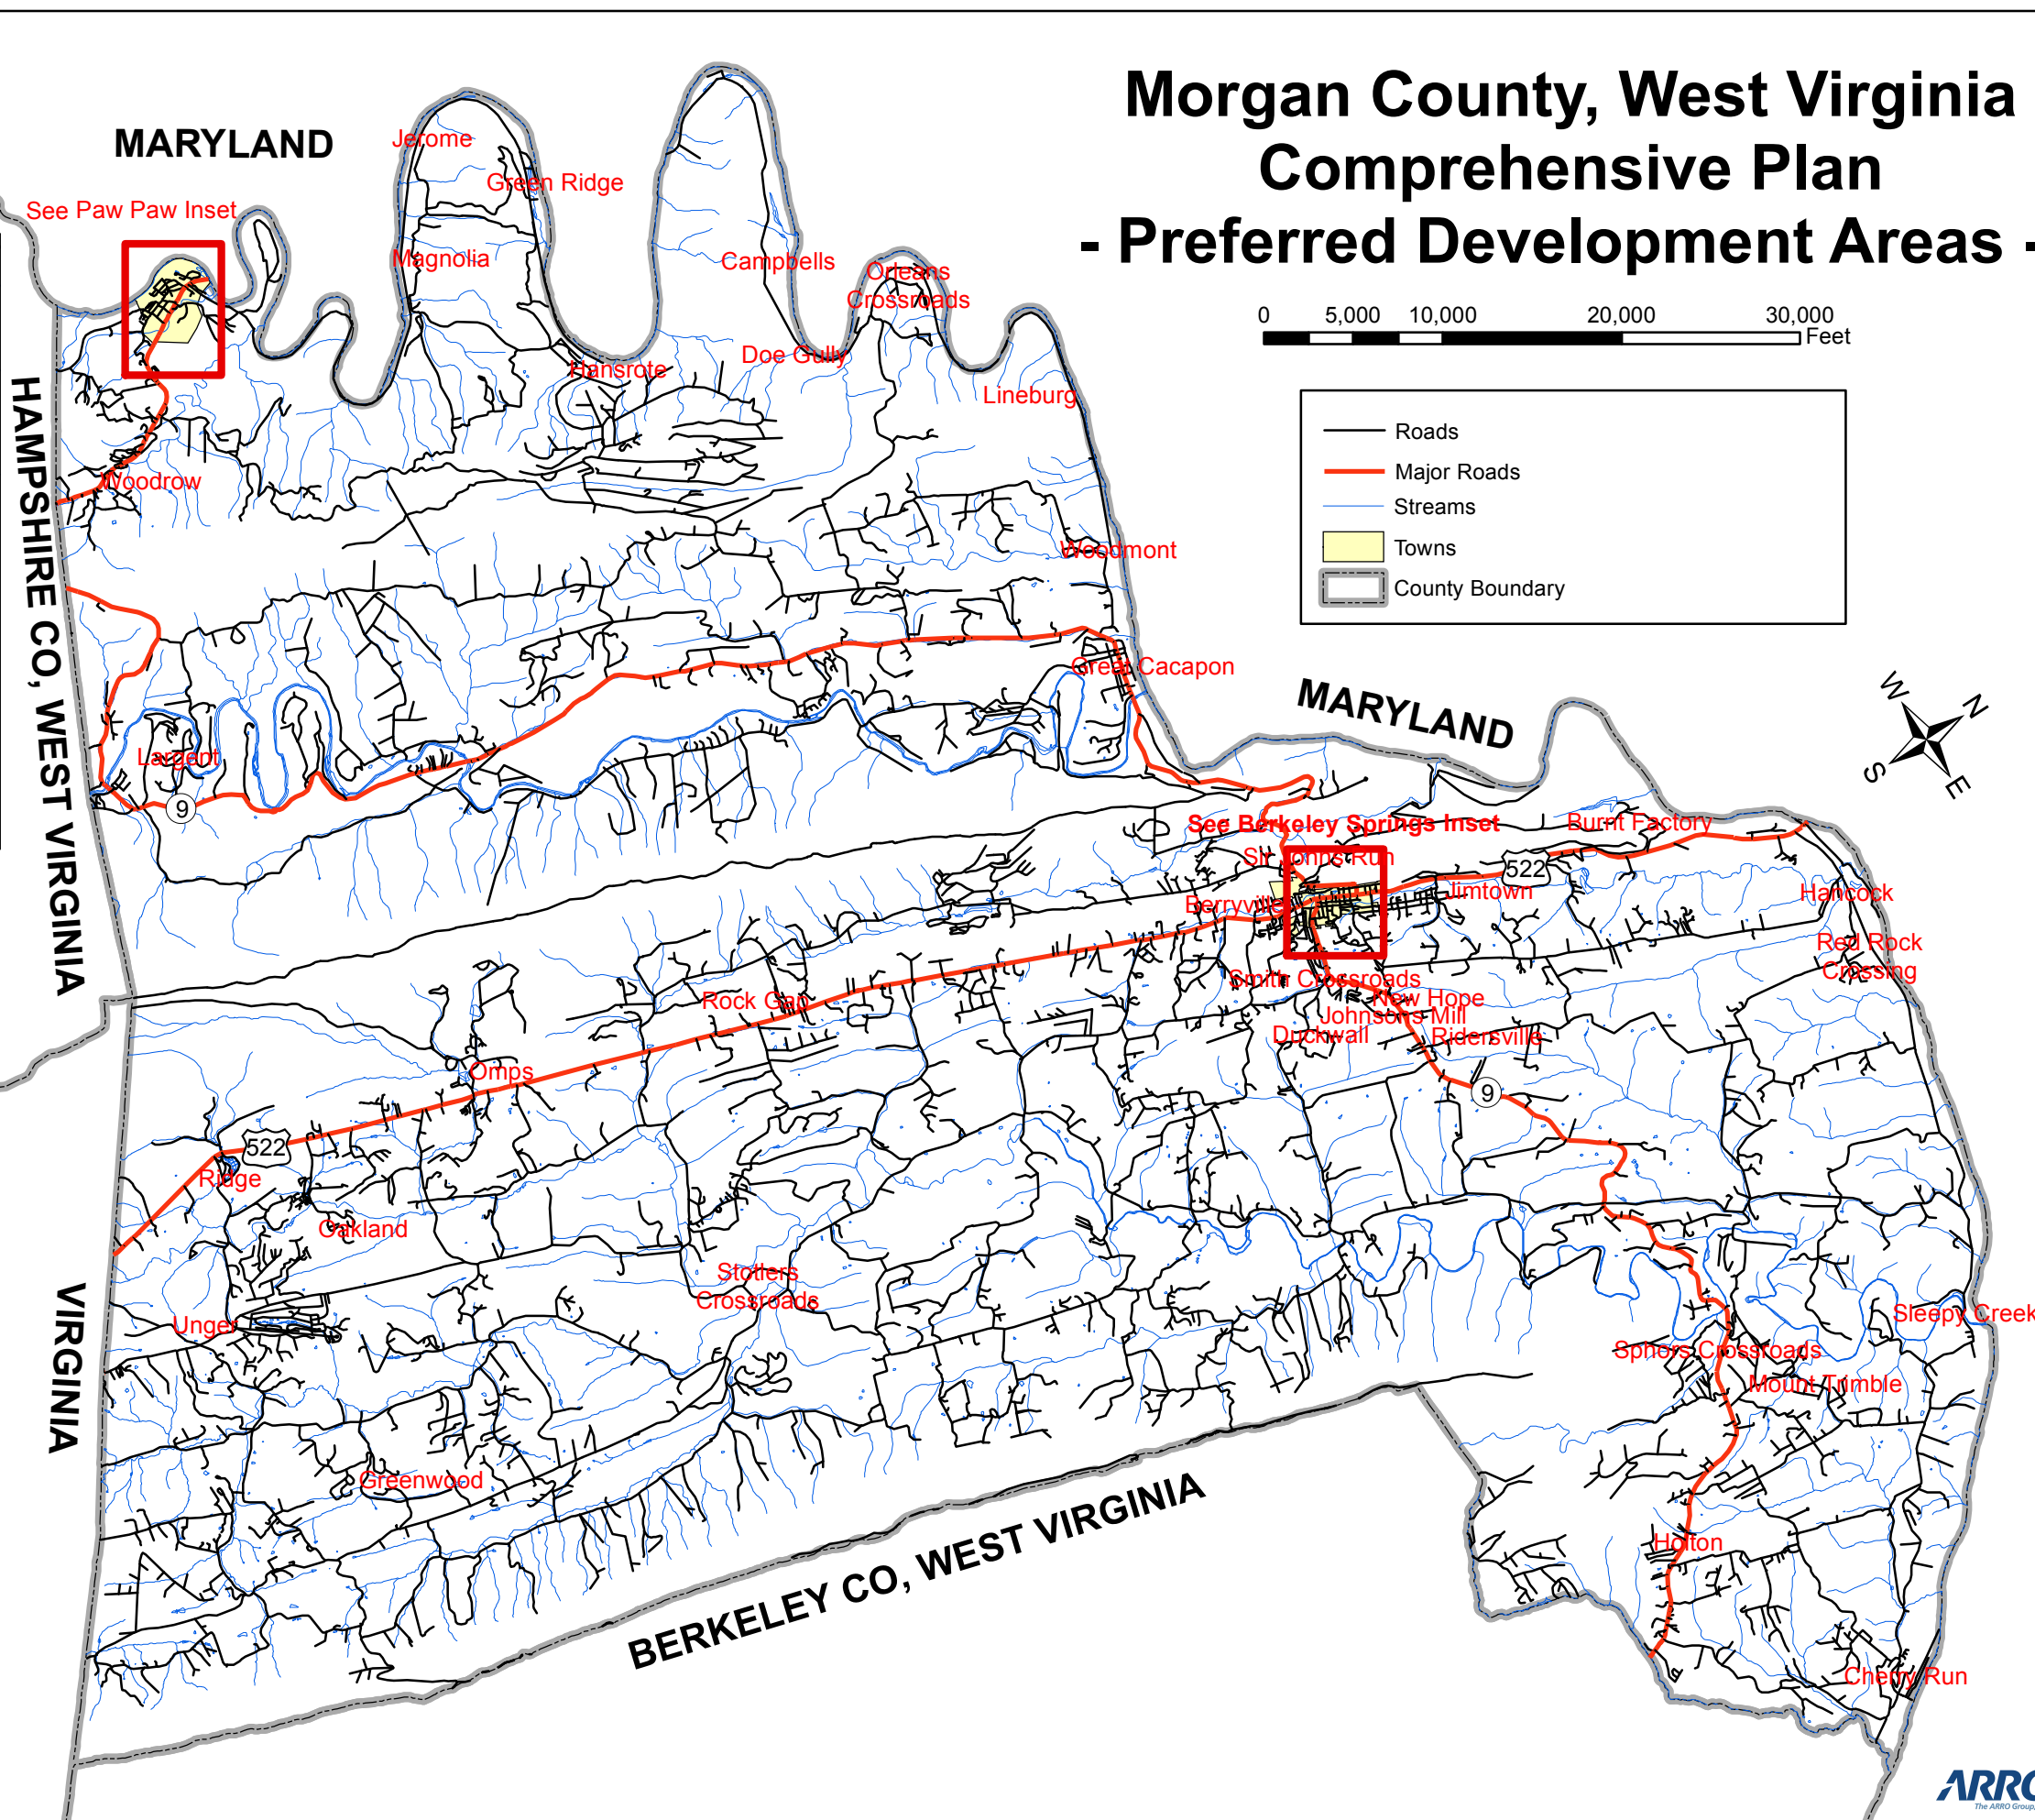

Morgan County, West Virginia Comprehensive Plan - Preferred Development Areas -

Paw Paw Inset

Berkeley Springs Inset