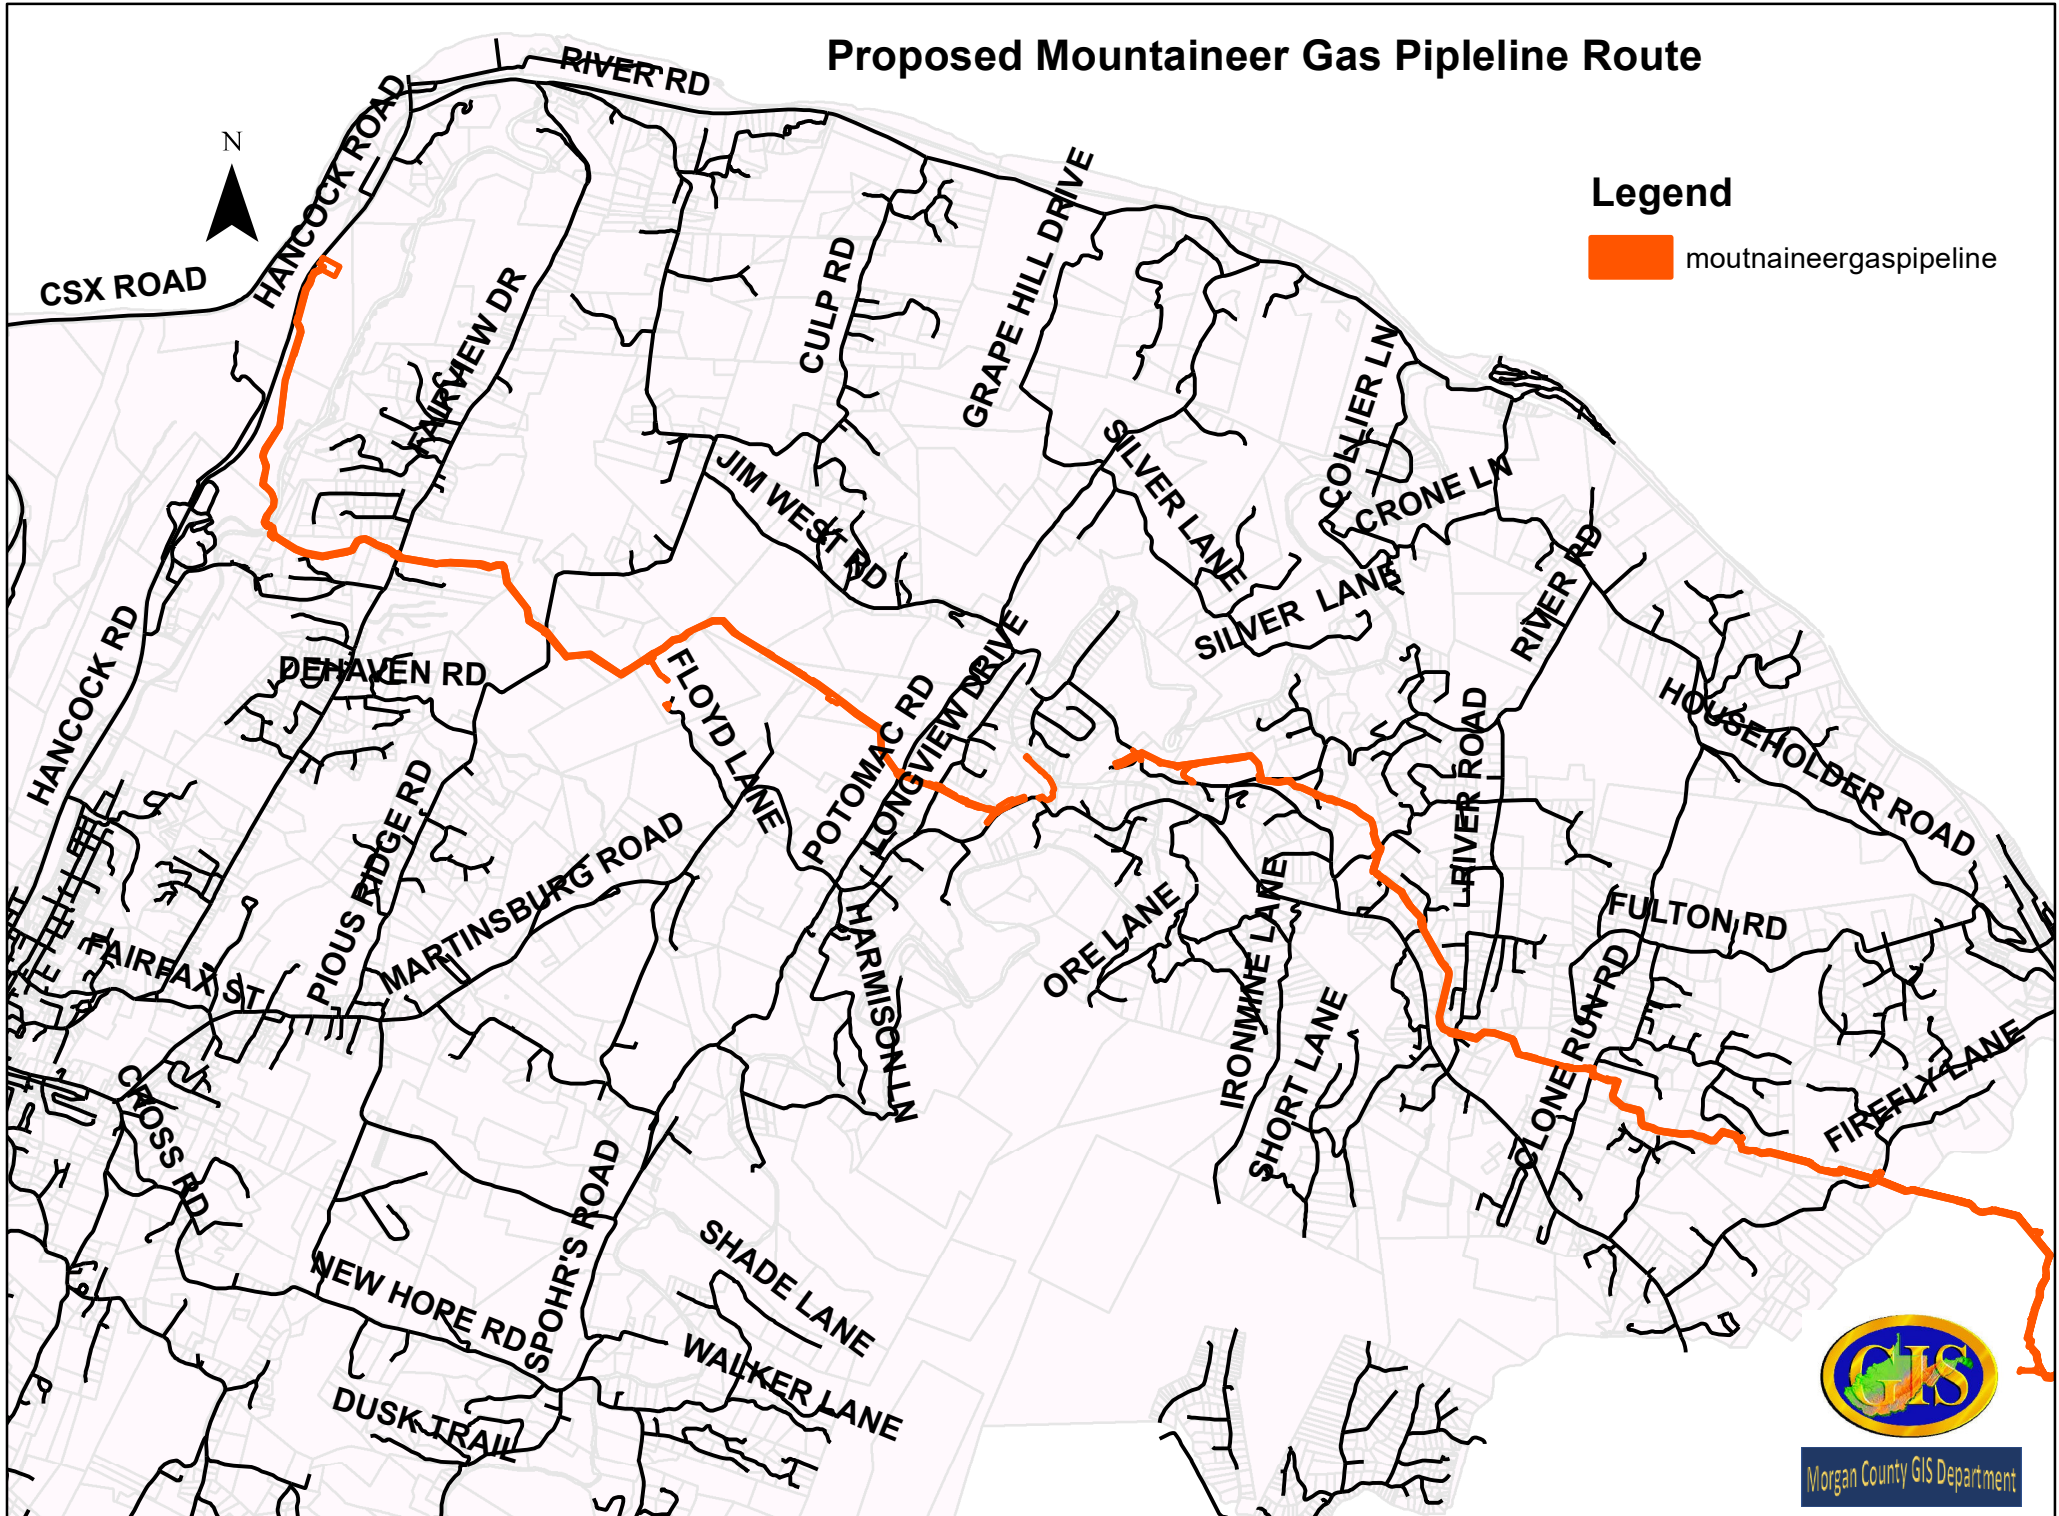

Proposed Mountaineer Gas Pipeline Route

Legend

 moutnaineergaspipeline

Morgan County GIS Department