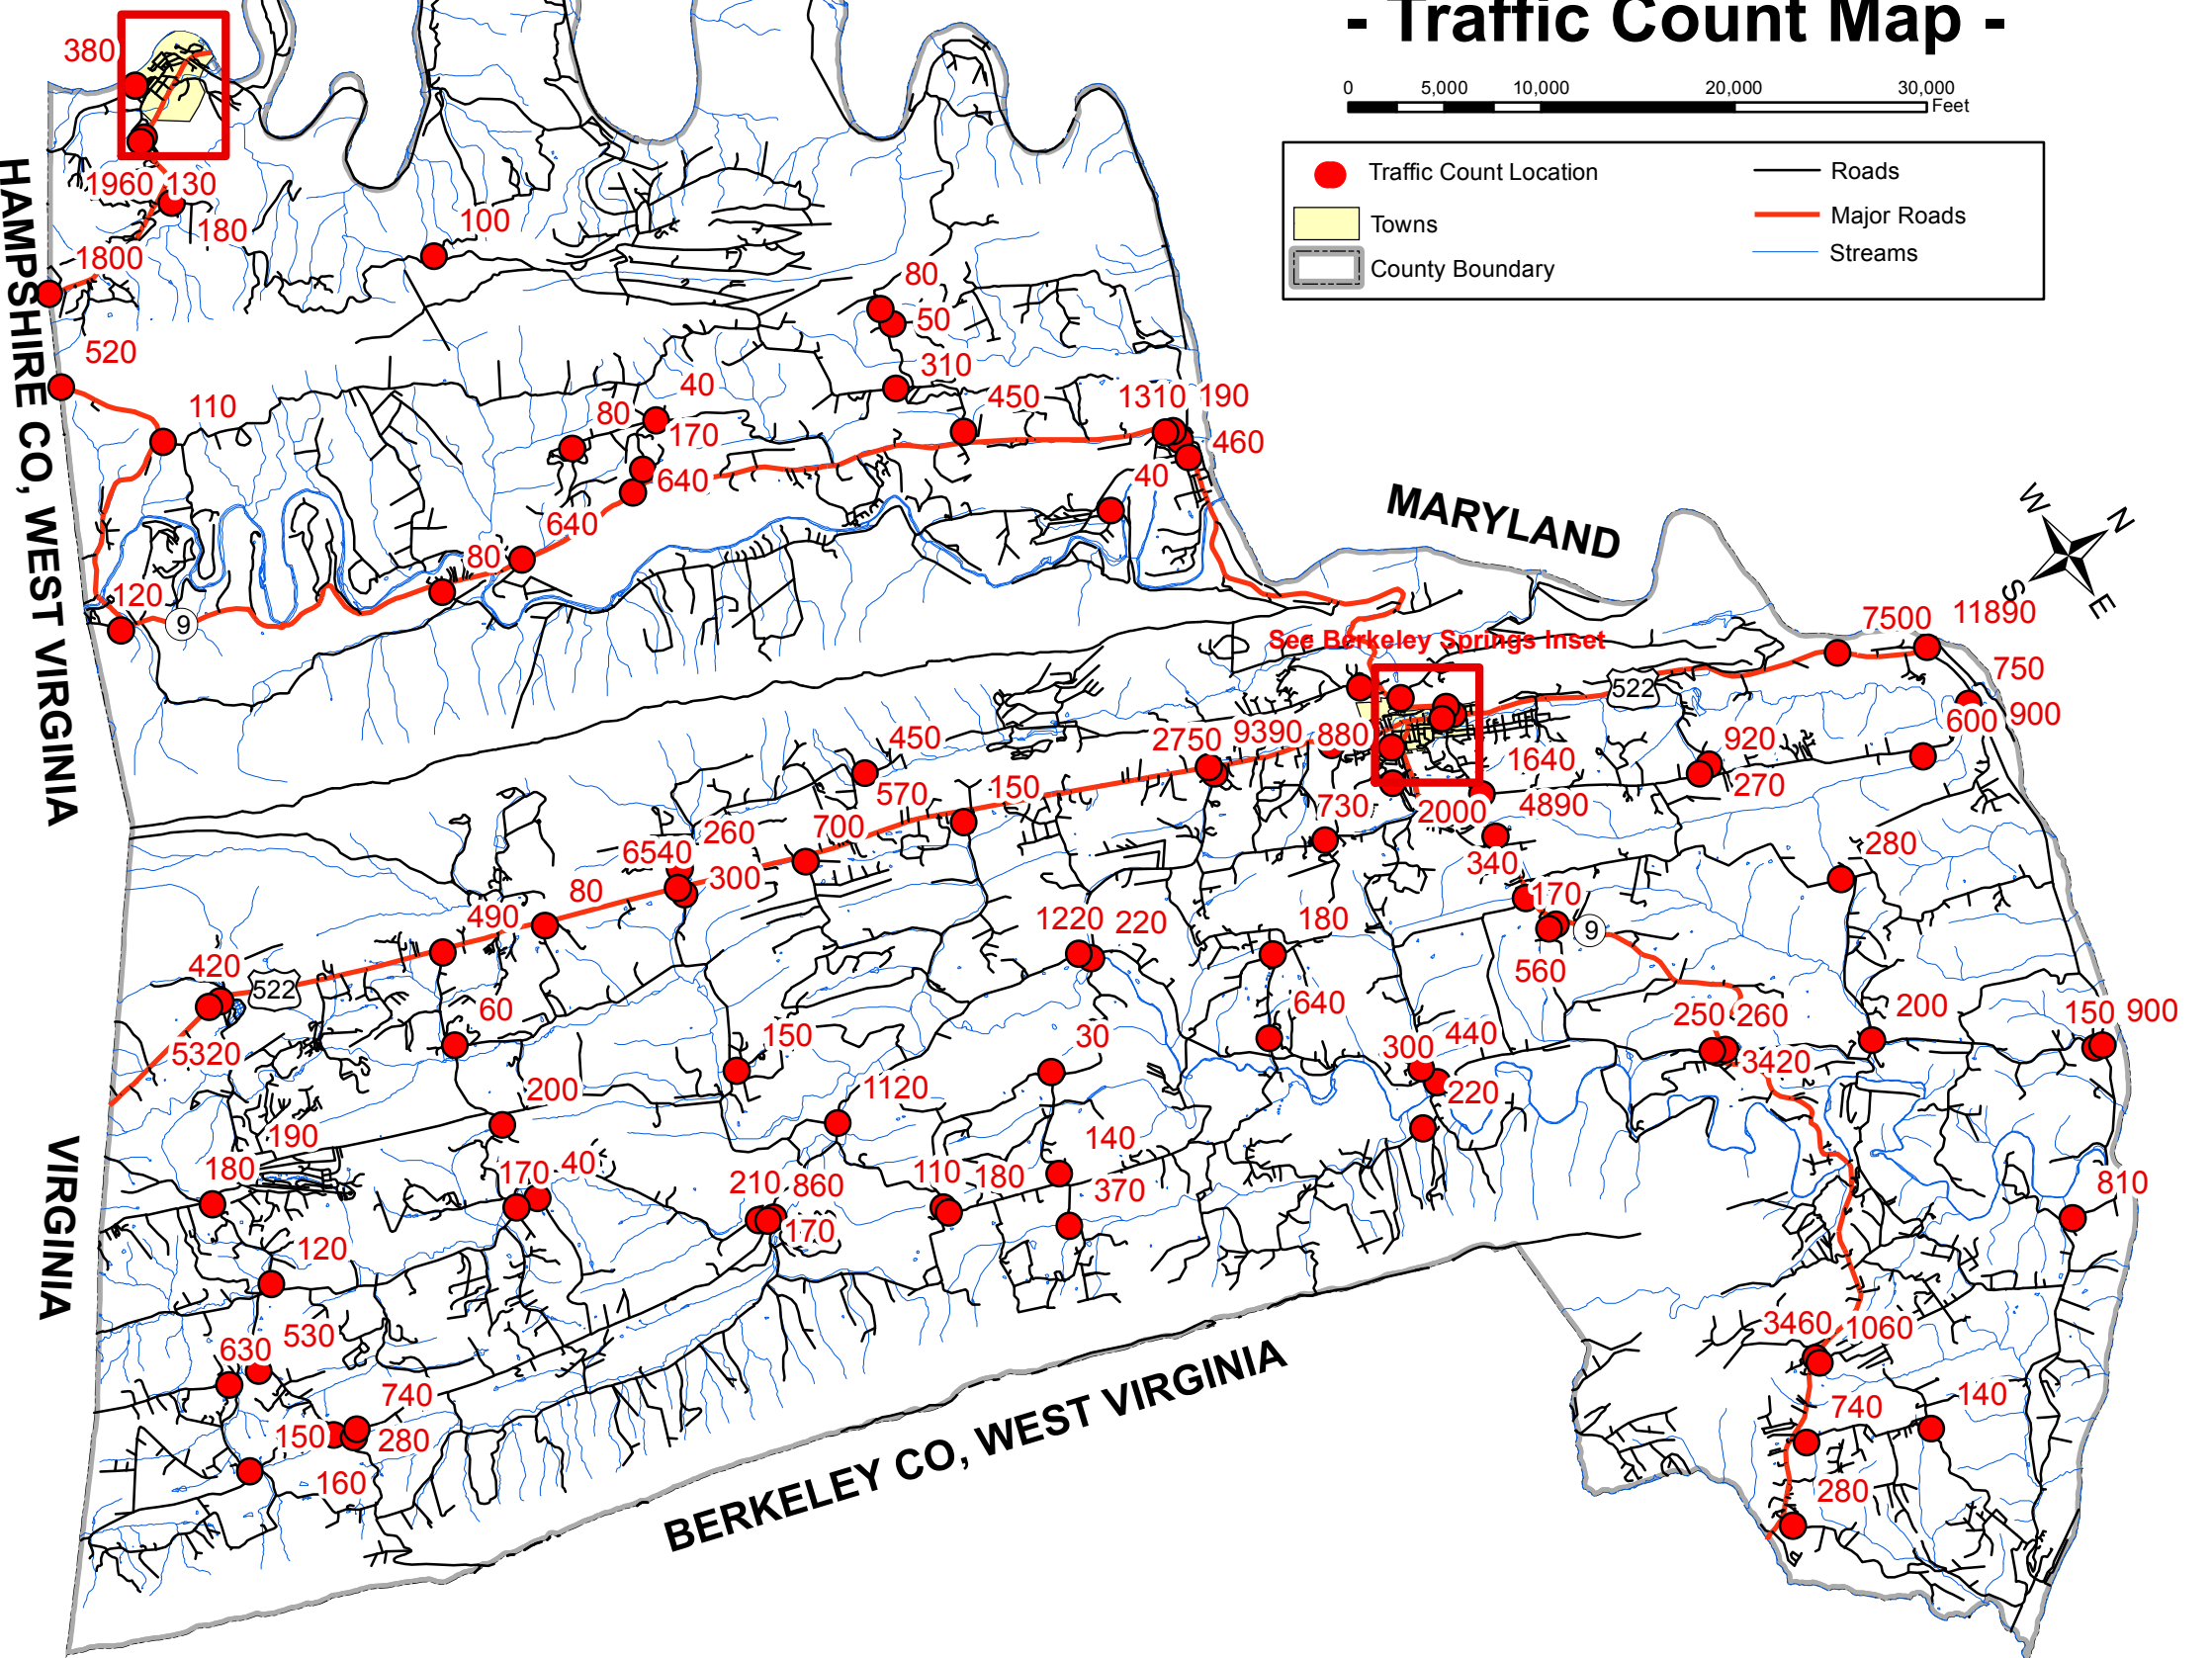

# Morgan County, West Virginia Comprehensive Plan - Traffic Count Map -

**Paw Paw Inset**

See Paw Paw Inset

**Berkeley Springs Inset**