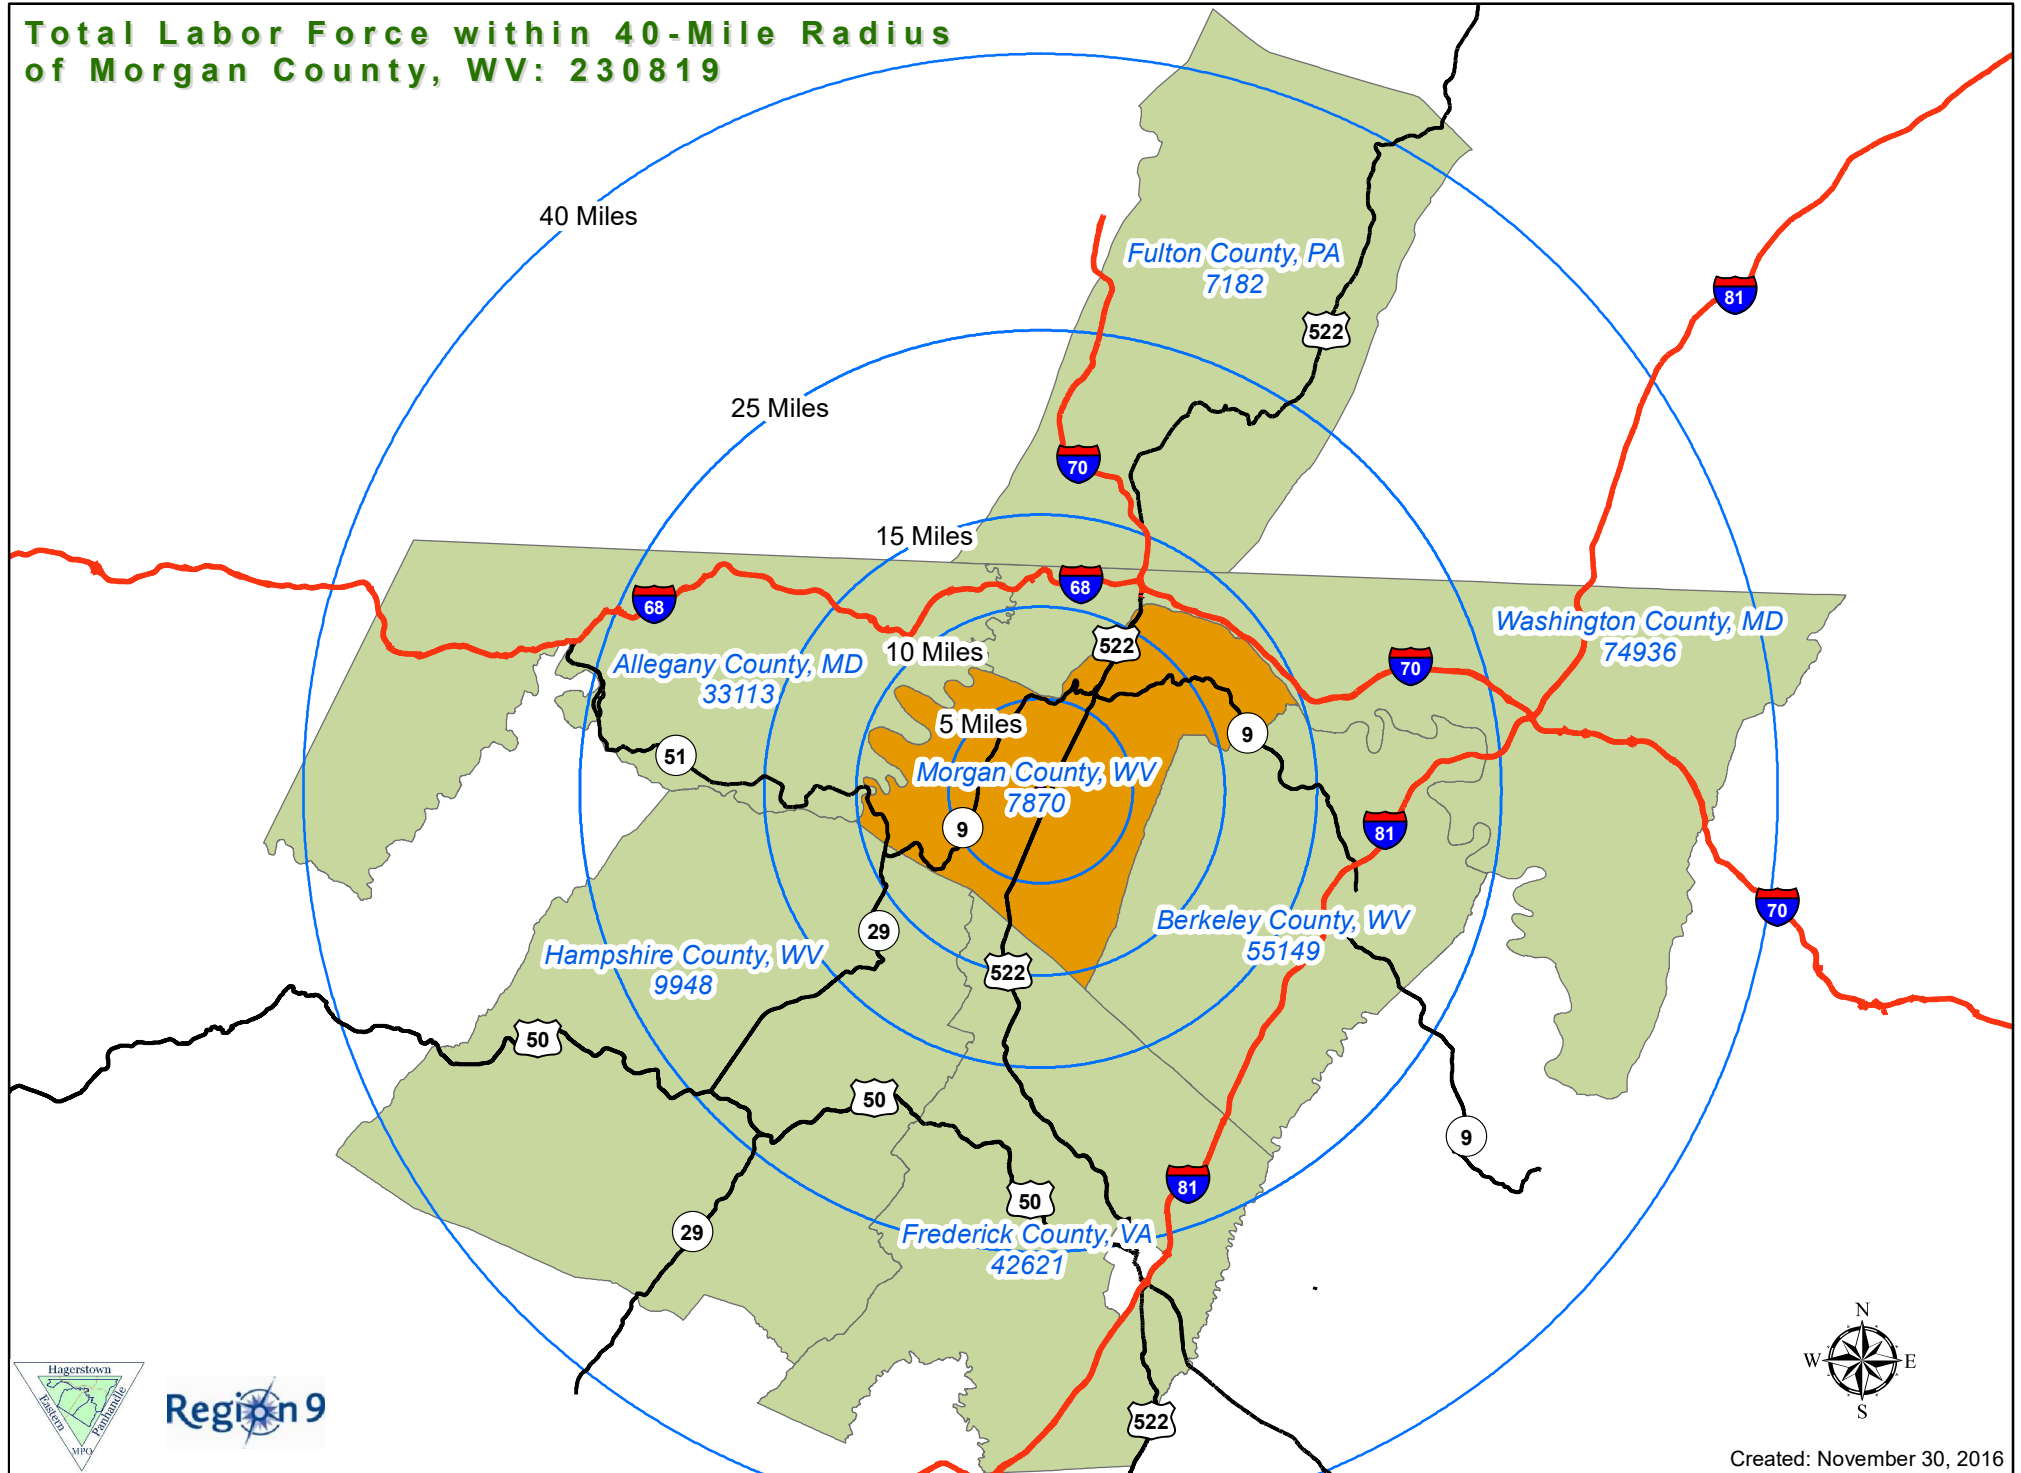

# Labor Force of Morgan County, WV and Surrounding Counties

Total Labor Force within 40-Mile Radius of Morgan County, WV: 230819

Region 9

Created: November 30, 2016