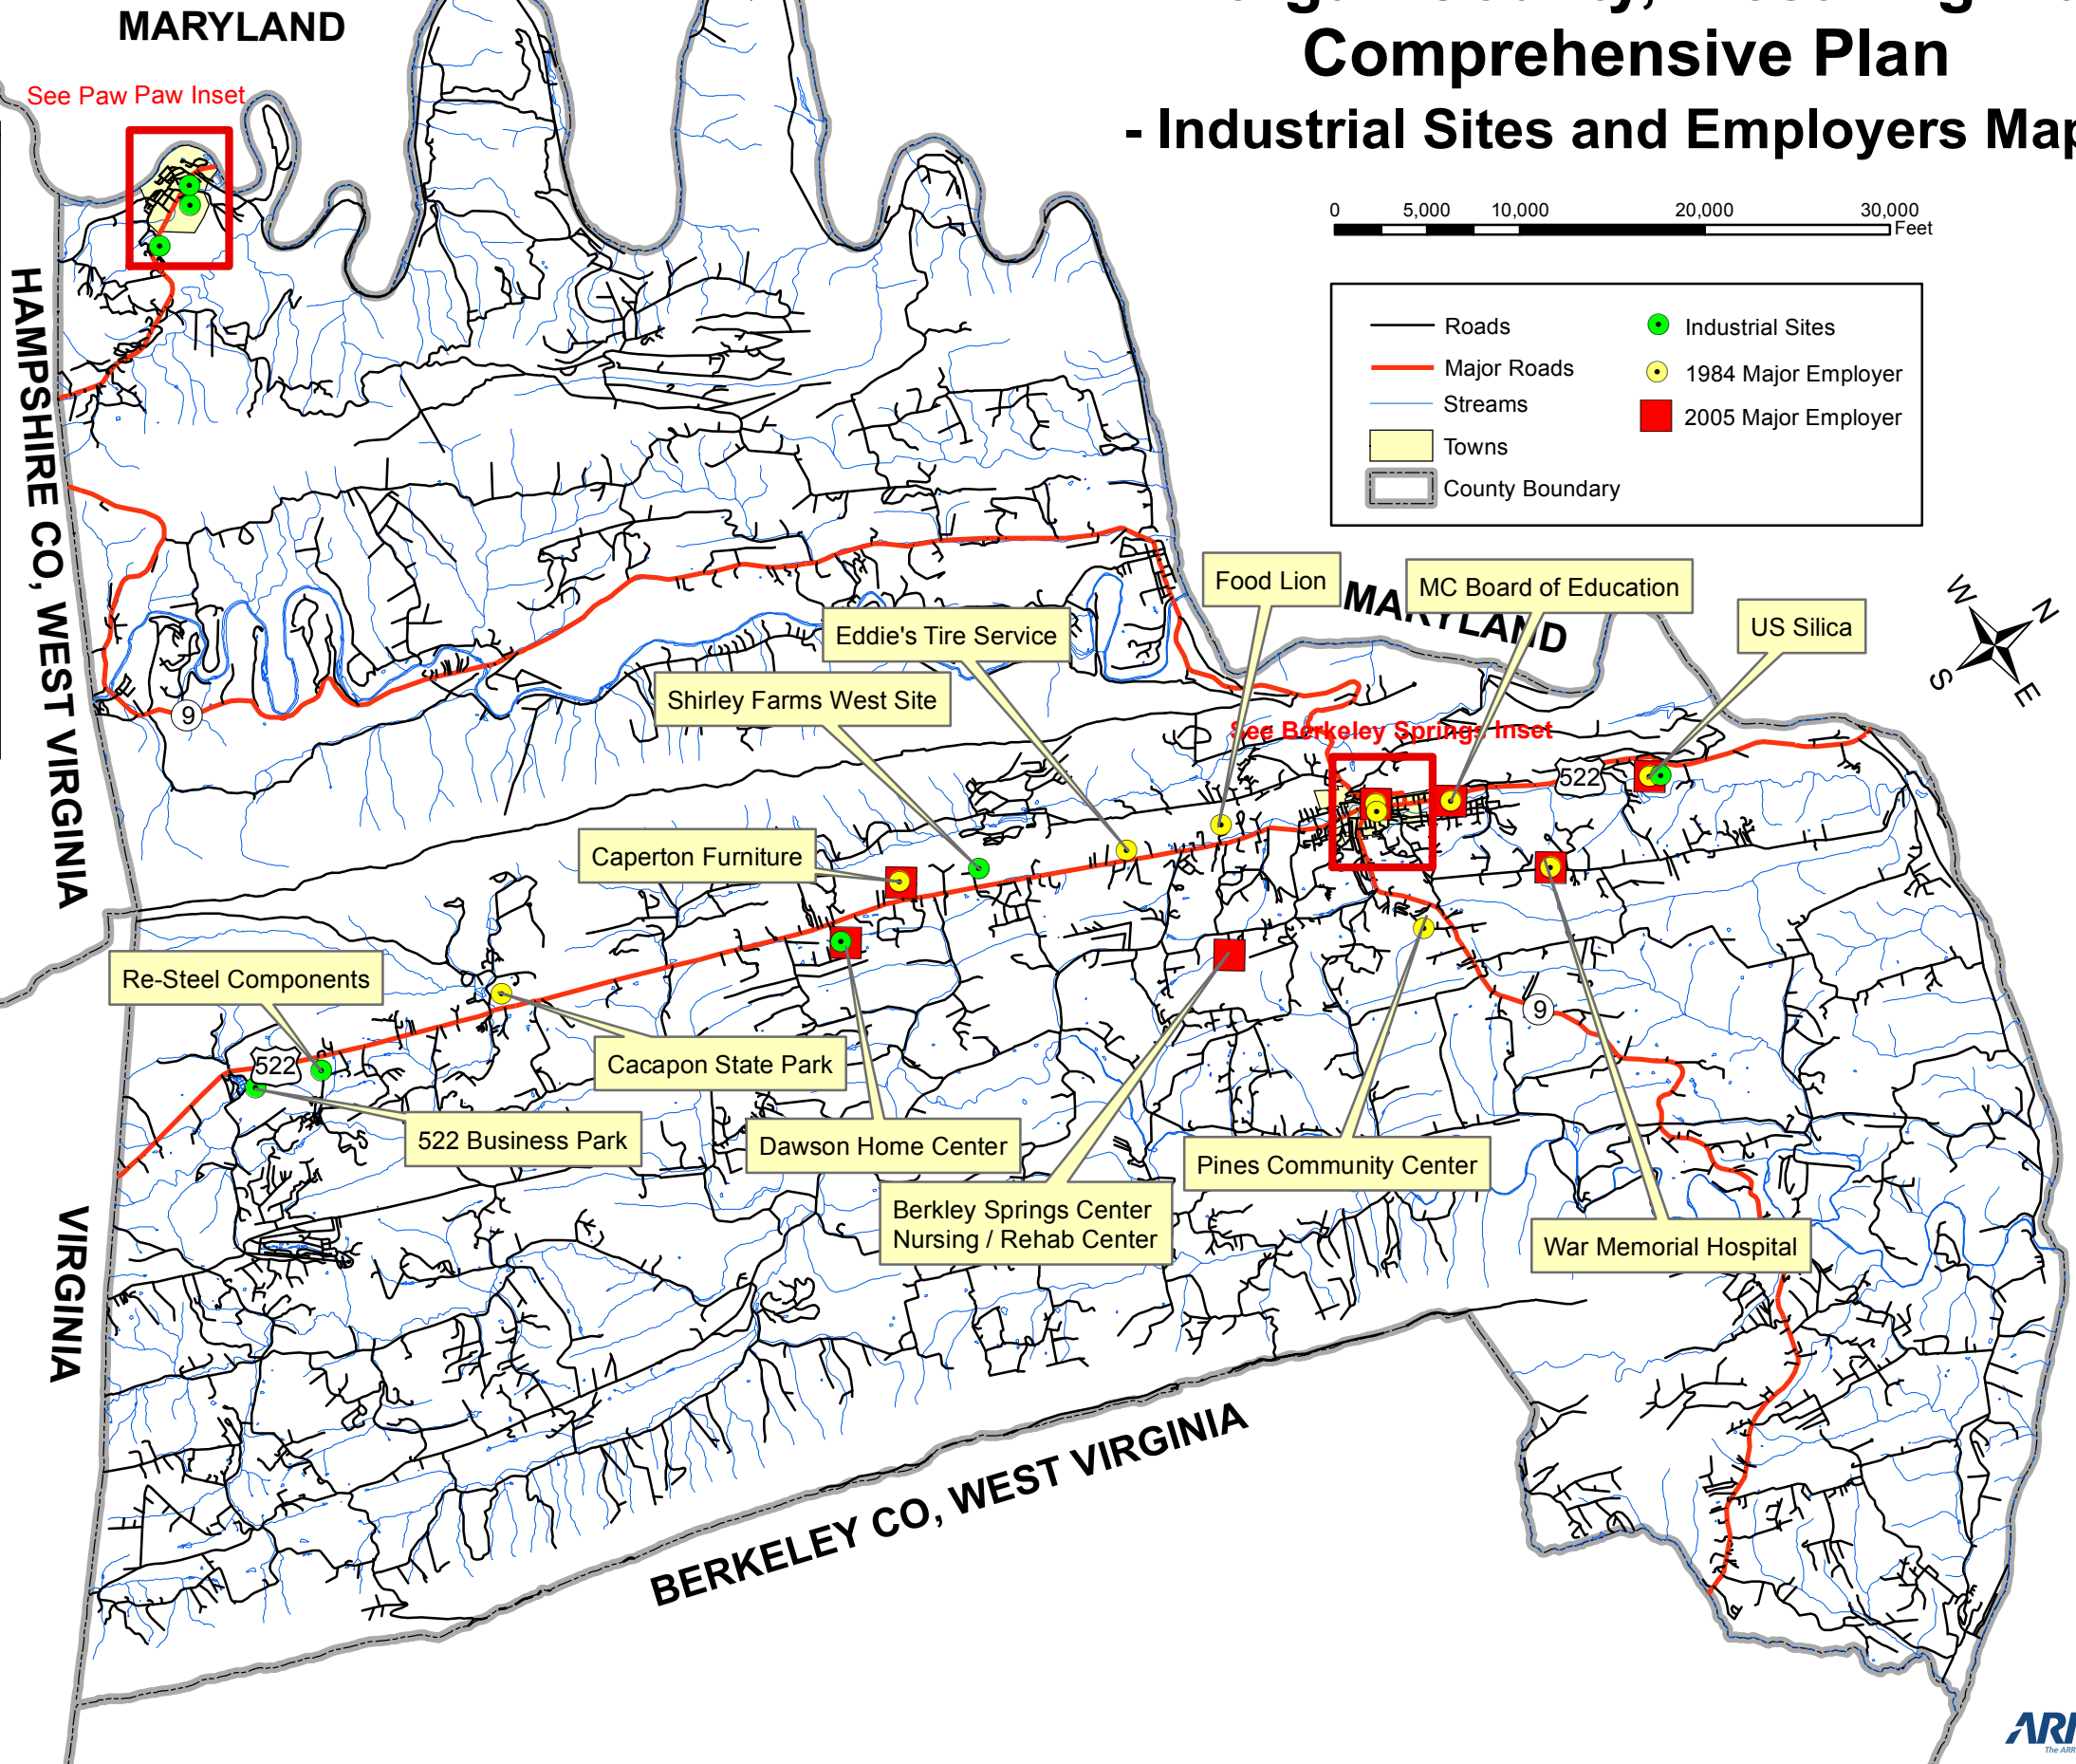

Morgan County, West Virginia Comprehensive Plan - Industrial Sites and Employers Map -

Paw Paw Inset

Berkeley Springs Inset