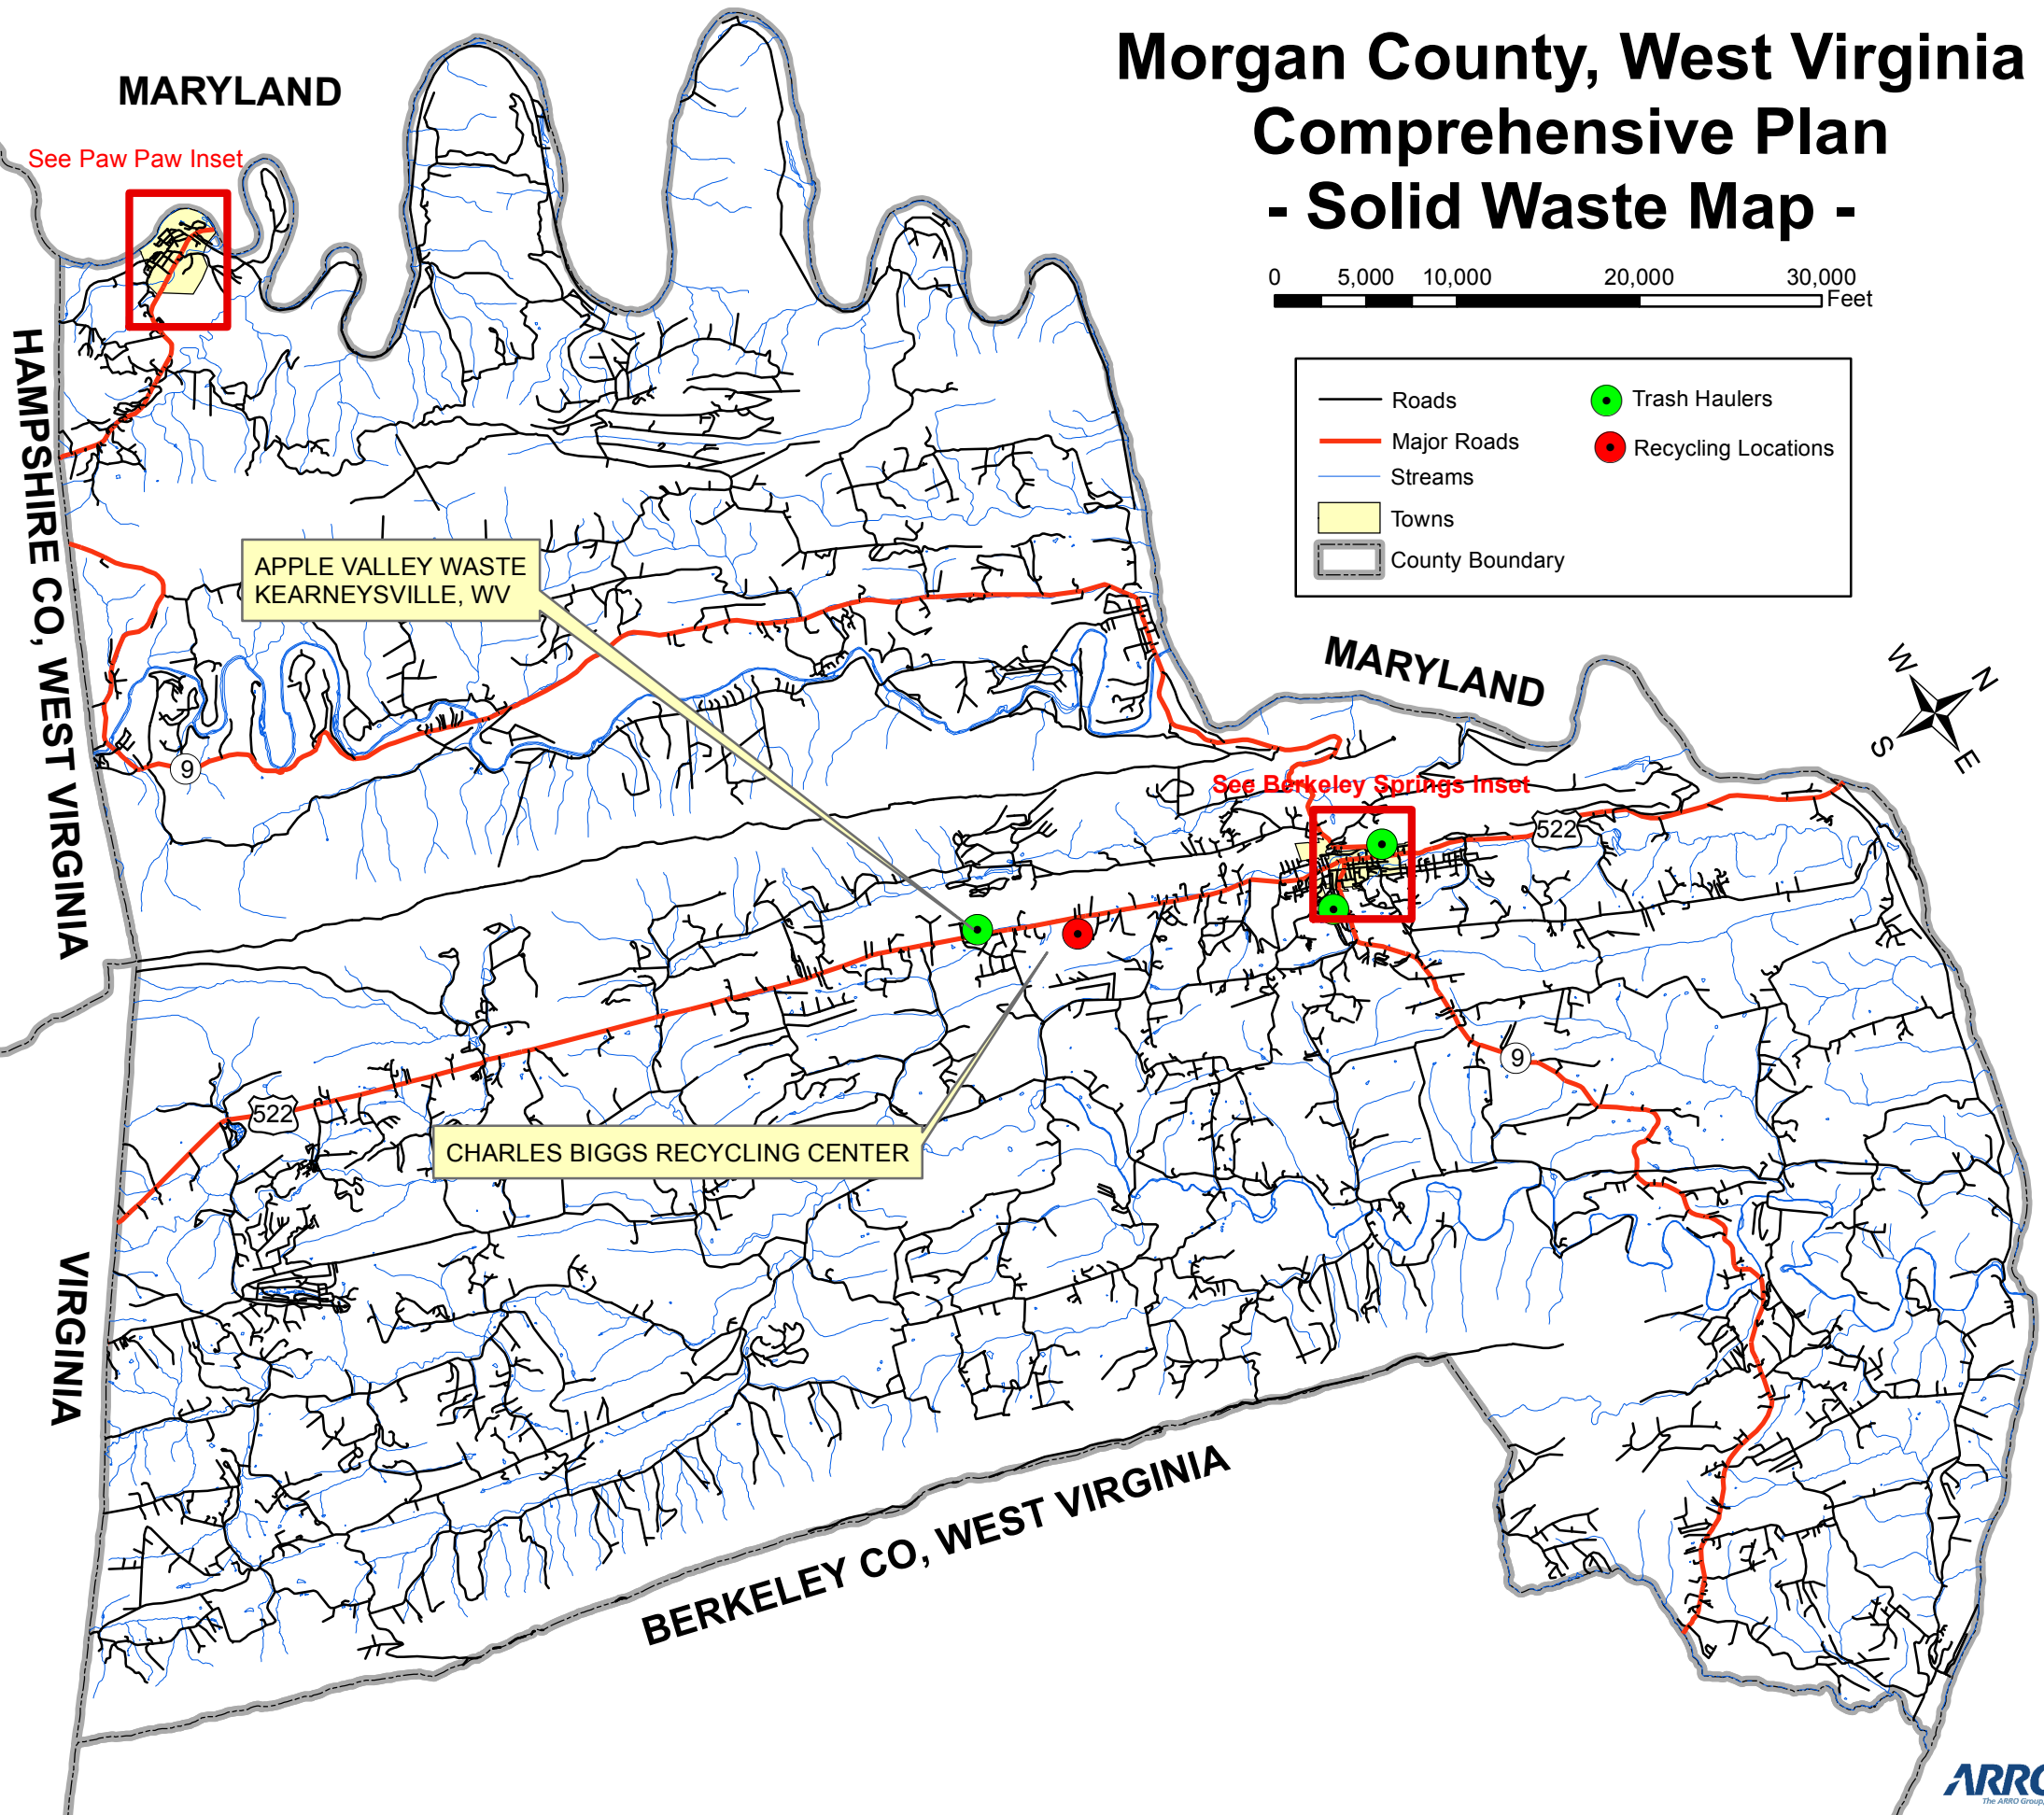

Morgan County, West Virginia Comprehensive Plan - Solid Waste Map -

Paw Paw Inset

Berkeley Springs Inset