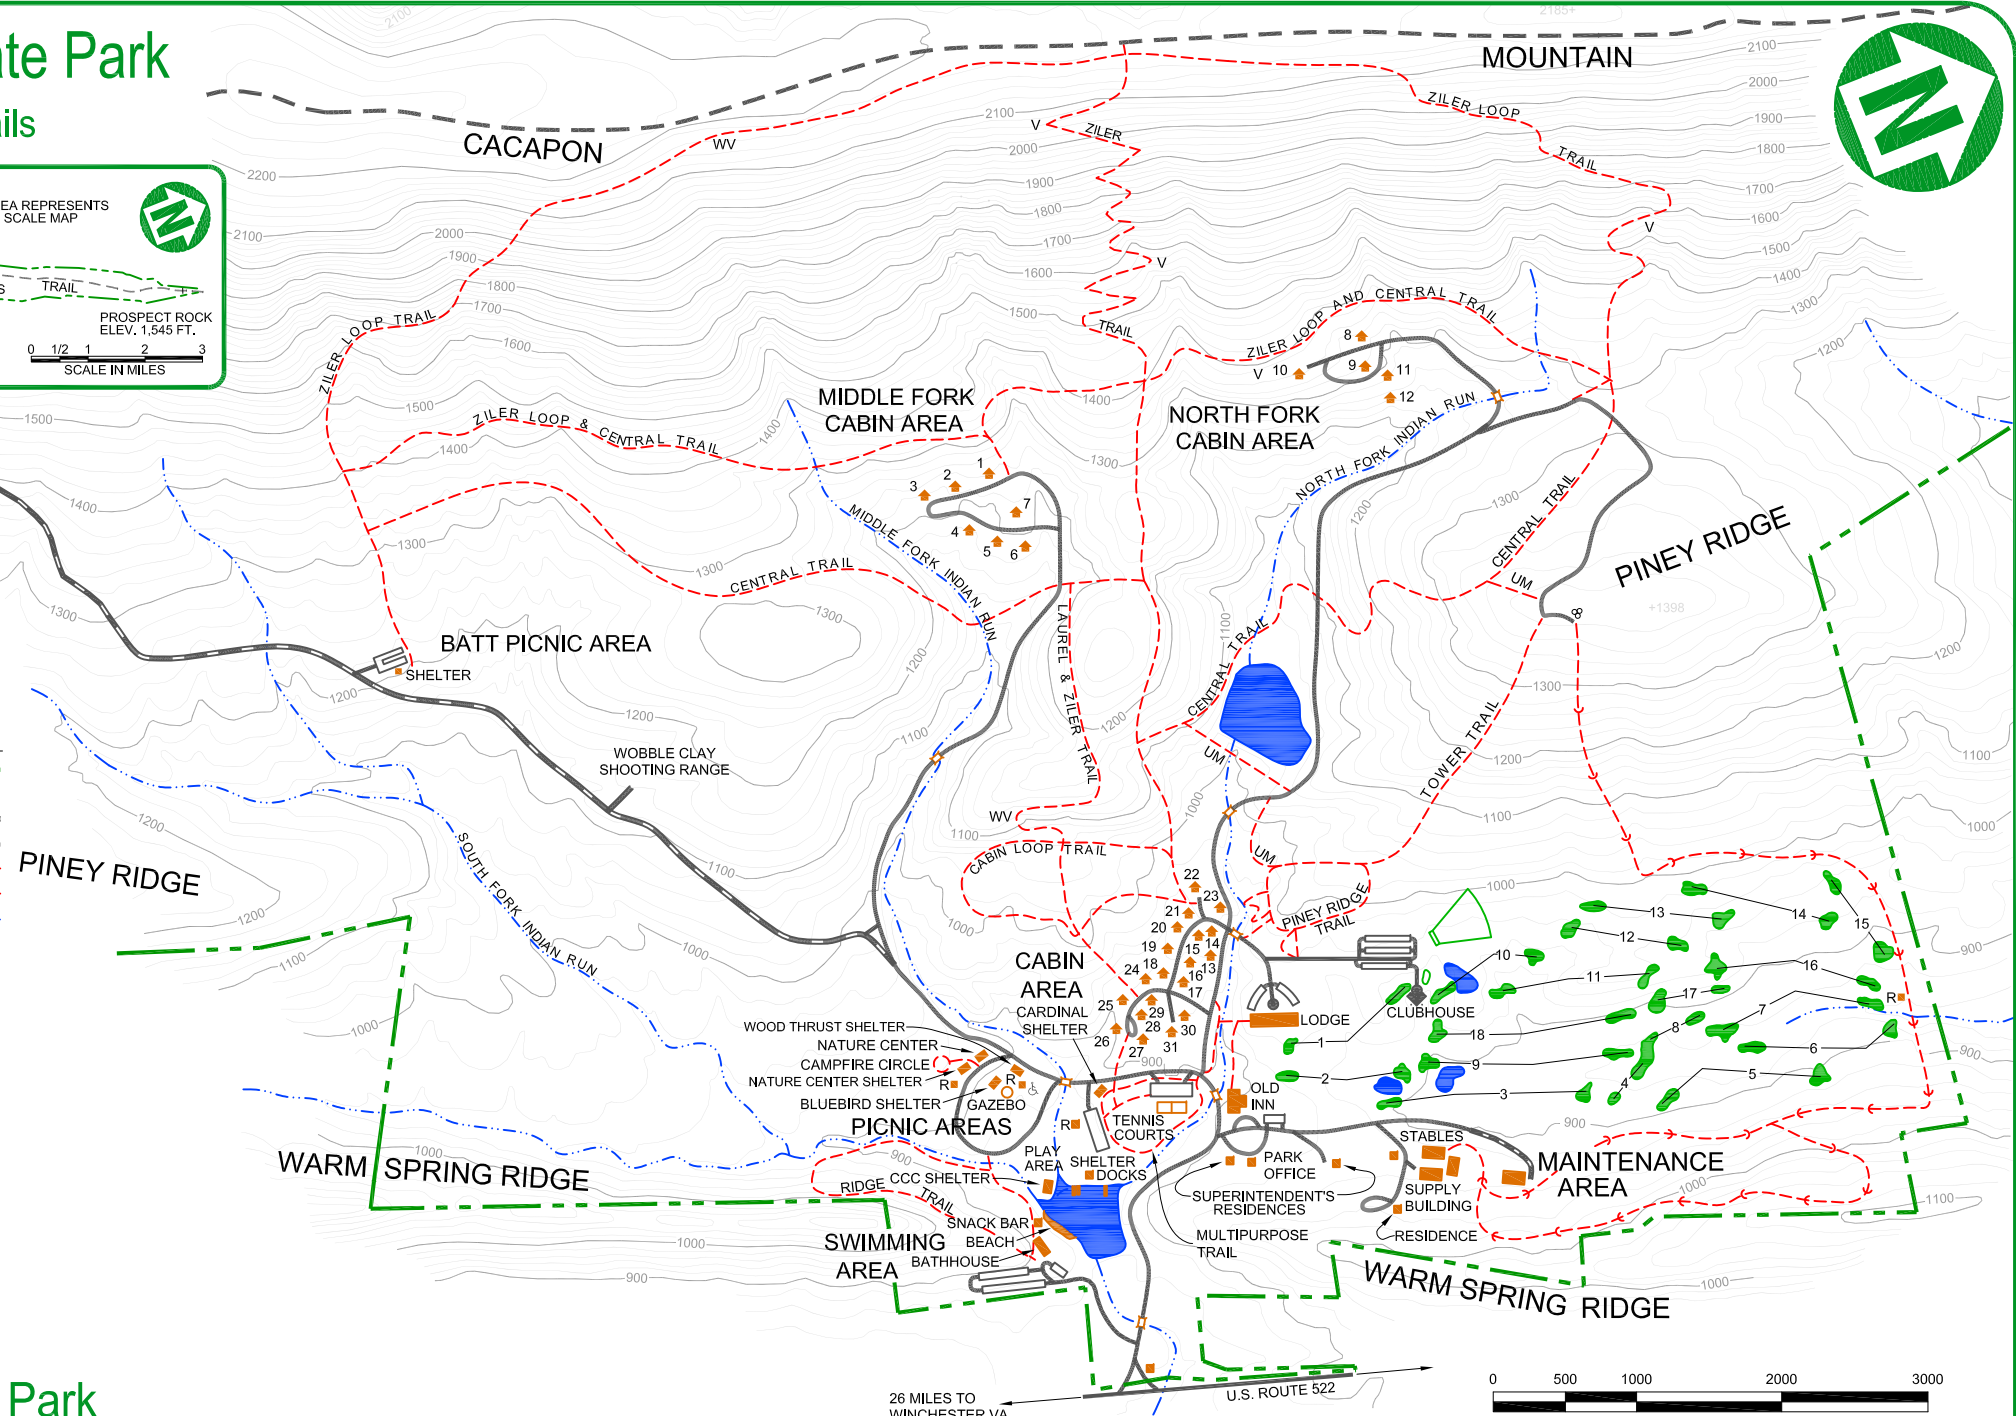

Cacapon Resort State Park

Park Map and Trails

LEGEND

PARK BOUNDARY	
PAVED ROAD	
GRAVEL ROAD	
UNIMPROVED ROAD	
FOOT TRAIL	
HORSEBACK TRAIL	
STREAM	
PARKING AREA	
REST ROOMS	
REST ROOMS (HANDICAP ACCESSIBLE)	
CABIN AND NUMBER	
WATER TANK	
PONDS AND LAKES	
VISTA	
WINTER VIEW	
UNMARKED TRAIL	

HIGHEST ELEVATION 2,400 FT.
LOWEST ELEVATION 840 FT.

26 MILES TO WINCHESTER VA.
U.S. ROUTE 522

Cacapon Resort State Park

818 Cacapon Lodge Dr, Berkeley Springs, WV 25411, (304) 258-1022, www.cacaponresort.com