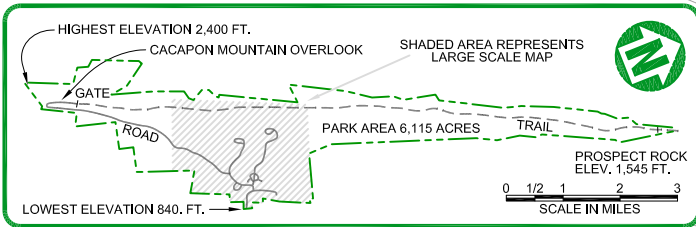

Cacapon Resort State Park

Park Map and Trails

LEGEND

PARK BOUNDARY	
PAVED ROAD	
GRAVEL ROAD	
UNIMPROVED ROAD	
FOOT TRAIL	
HORSEBACK TRAIL	
STREAM	
PARKING AREA	
REST ROOMS	
REST ROOMS (HANDICAP ACCESSIBLE)	
CABIN AND NUMBER	
WATER TANK	
PONDS AND LAKES	
VISTA	
WINTER VIEW	
UNMARKED TRAIL	

HIGHEST ELEVATION 2,400 FT.
LOWEST ELEVATION 840 FT.

26 MILES TO WINCHESTER VA.
U.S. ROUTE 522

Cacapon Resort State Park

818 Cacapon Lodge Dr, Berkeley Springs, WV 25411, (304) 258-1022, www.cacaponresort.com