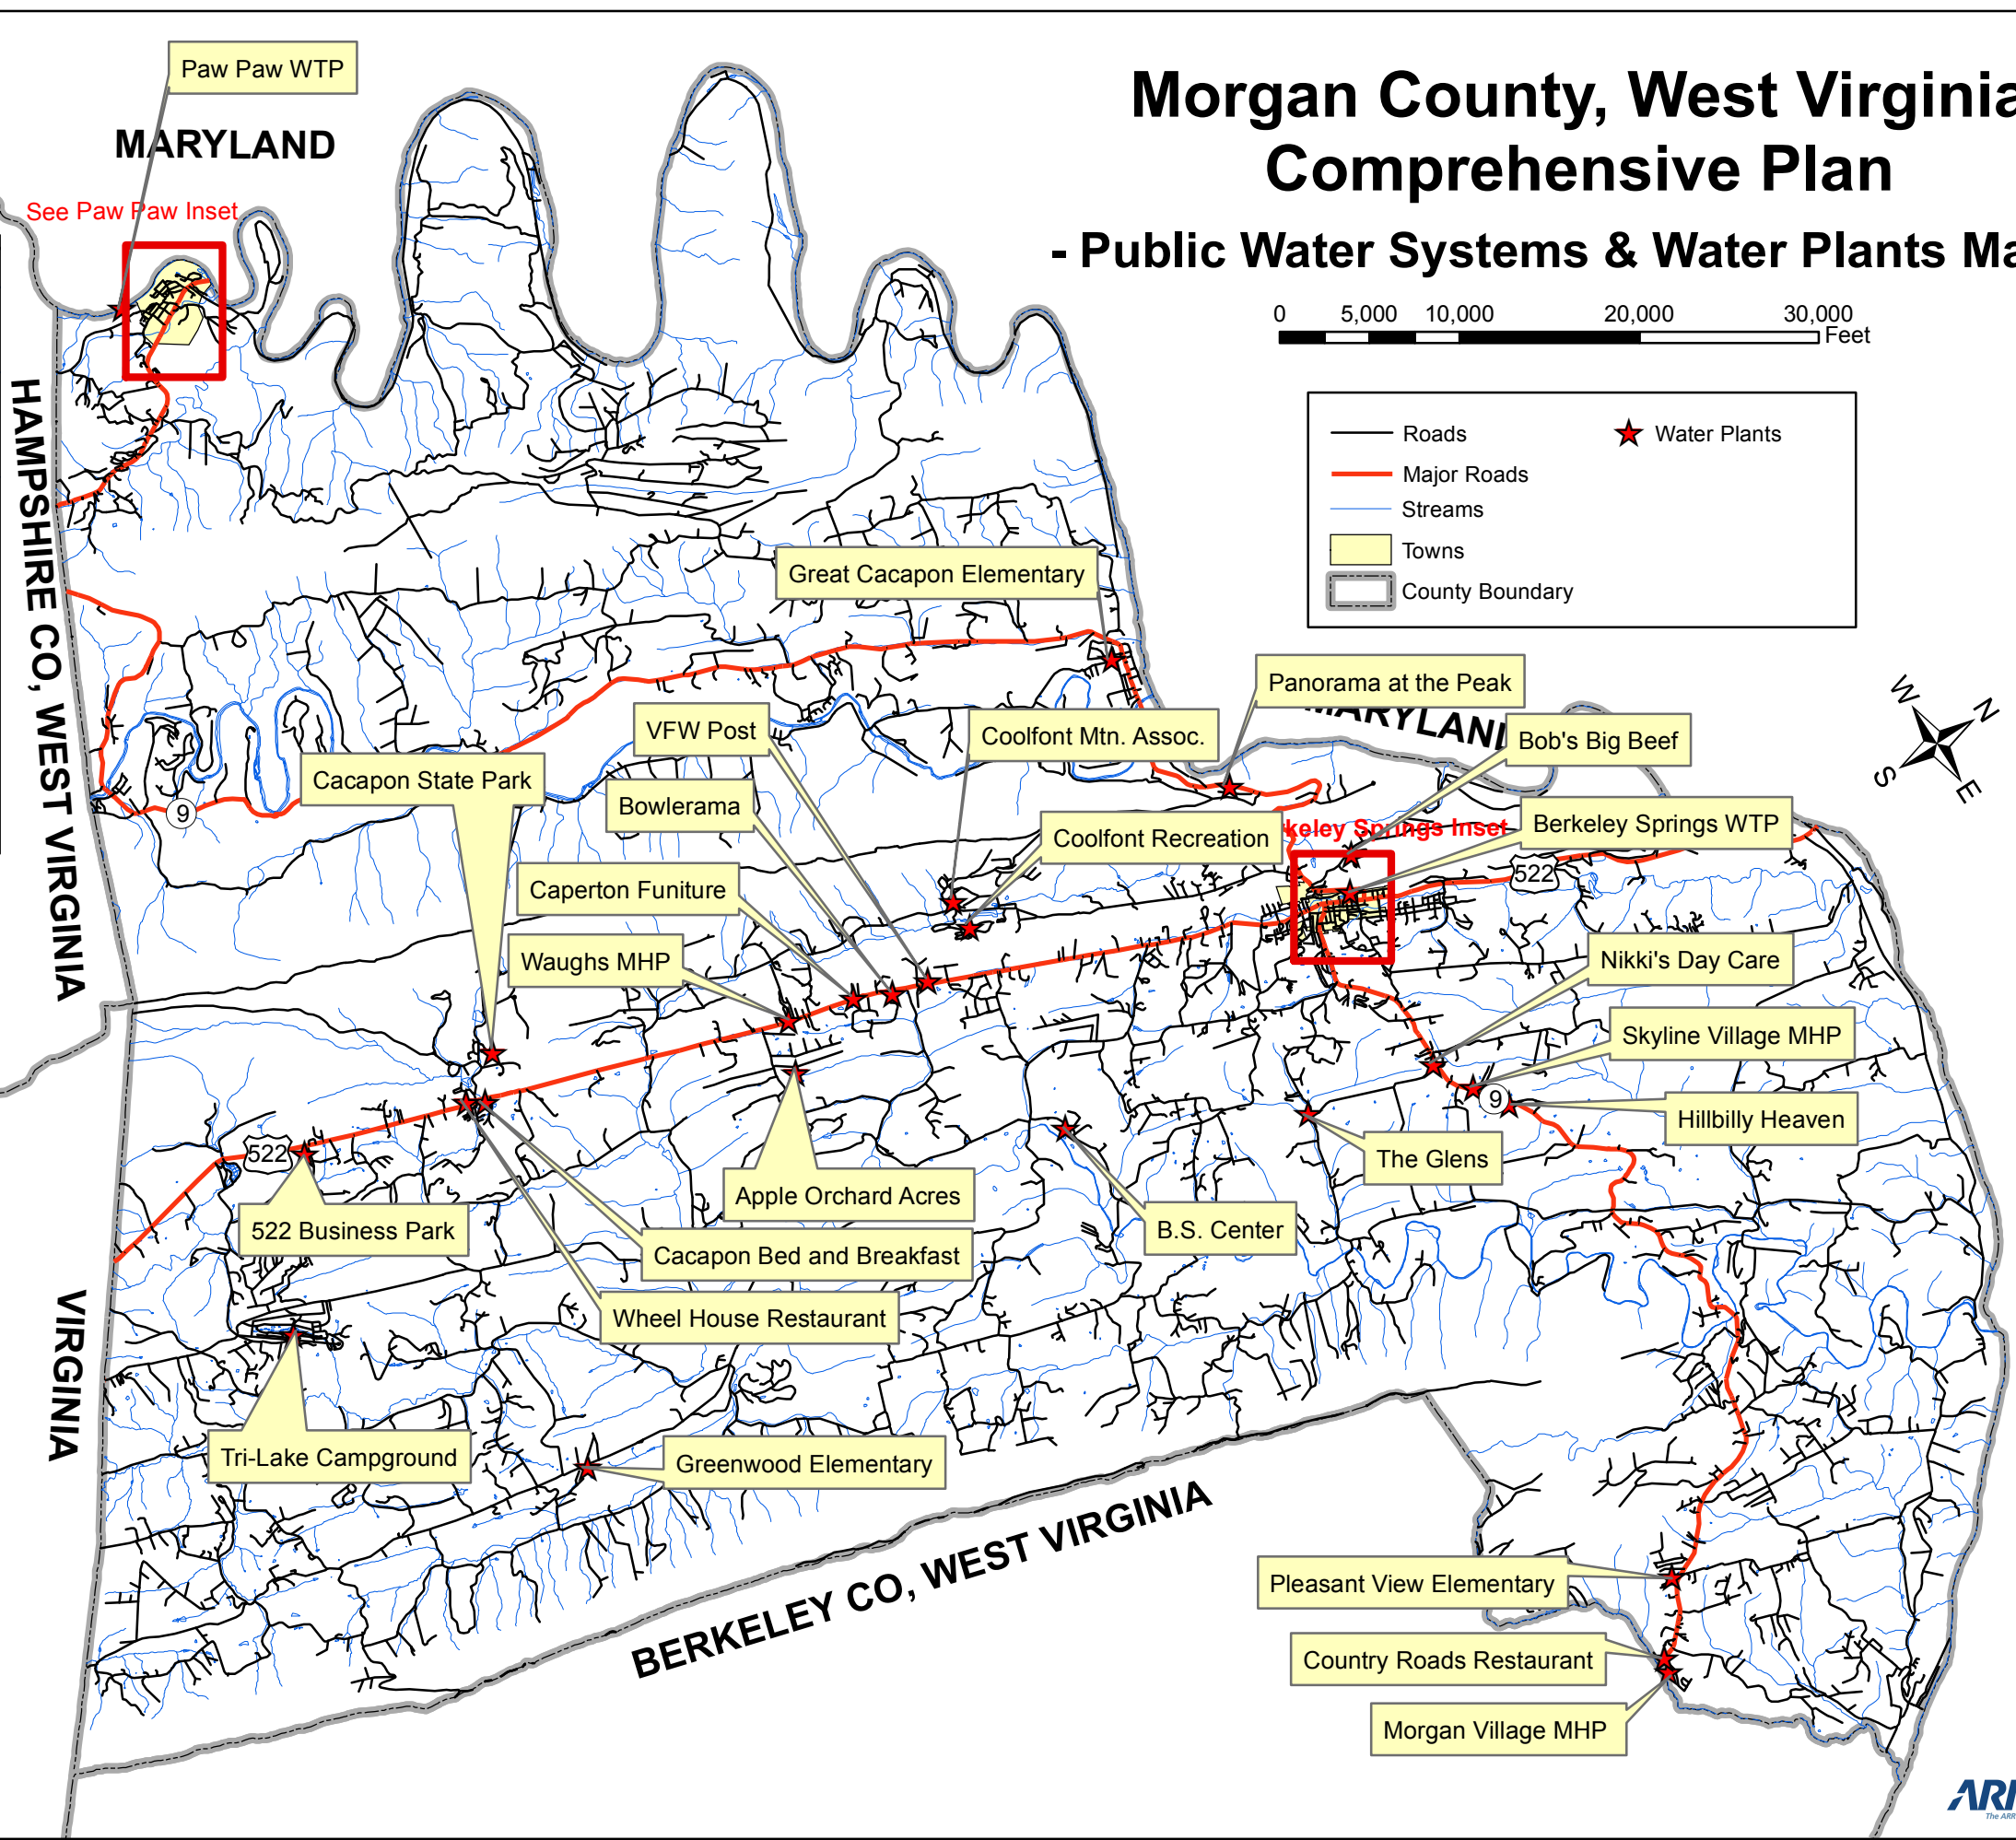

Morgan County, West Virginia Comprehensive Plan

- Public Water Systems & Water Plants Map -

Paw Paw Inset

See Paw Paw Inset

Berkeley Springs Inset