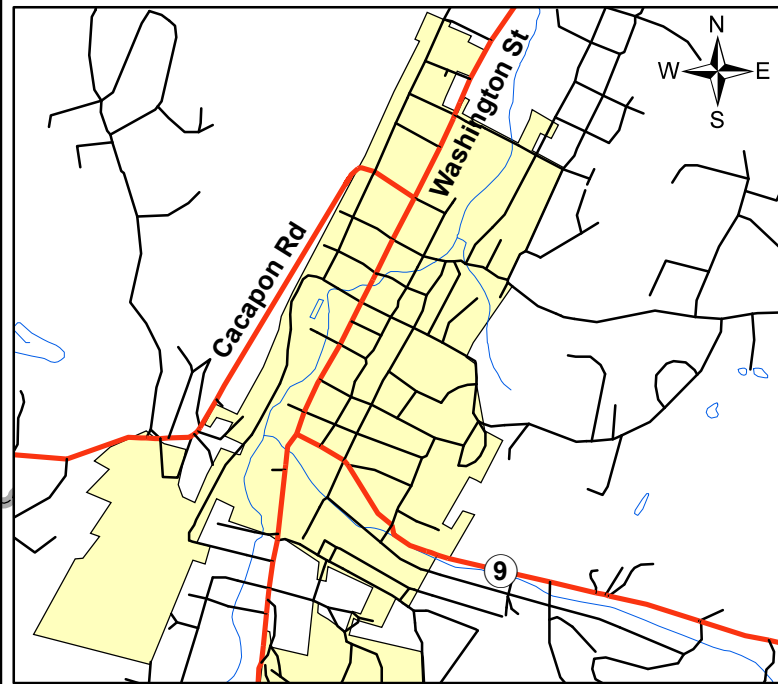

# Morgan County, West Virginia Comprehensive Plan - Sewage Facilities Map -

MARYLAND

HAMPSHIRE CO, WEST VIRGINIA

MARYLAND

BERKELEY CO, WEST VIRGINIA

VIRGINIA

**Paw Paw Inset**

**Berkeley Springs Inset**

See Paw Paw Inset

Paw Paw STP

Warm Springs PSD

Coolfont Mt. Assoc.

Valley Dale Subdivision

Cacapon East

Cacapon State Park

Wayside LLC

Cacapon South

Waugh's MHP

Berkeley Springs Center

522 Business Park

Tri-Lake Campground

Warm Springs PSD

Skyline Village. MHP

Camp Harmison