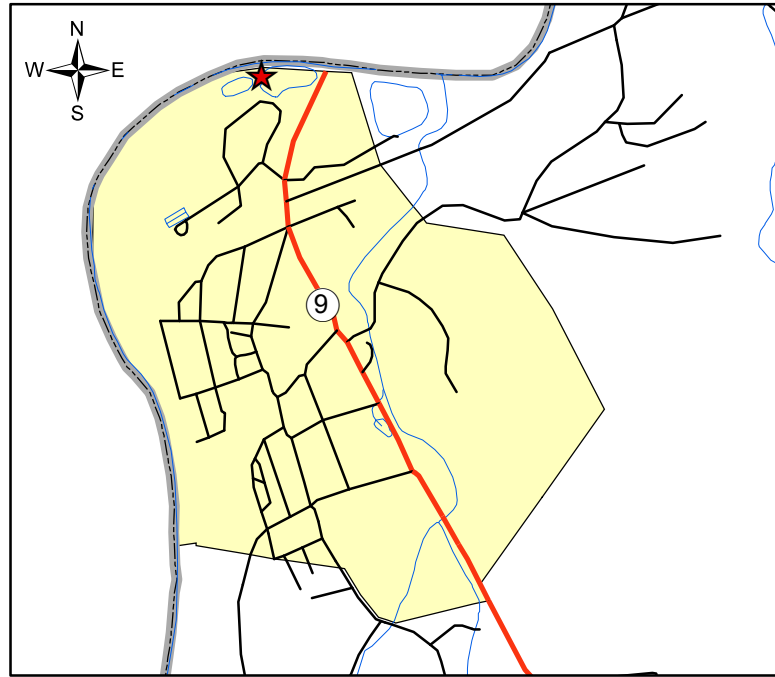

Morgan County, West Virginia Comprehensive Plan - Sewage Facilities Map -

Paw Paw Inset

Berkeley Springs Inset

See Paw Paw Inset

Paw Paw STP

Warm Springs PSD

Coolfont Mt. Assoc.

Valley Dale Subdivision

Cacapon East

Cacapon State Park

Wayside LLC

Cacapon South

Waugh's MHP

Berkeley Springs Center

522 Business Park

Tri-Lake Campground

Skyline Village. MHP

Camp Harmison

Morgan Village MHP

HAMPSHIRE CO, WEST VIRGINIA

VIRGINIA

BERKELEY CO, WEST VIRGINIA