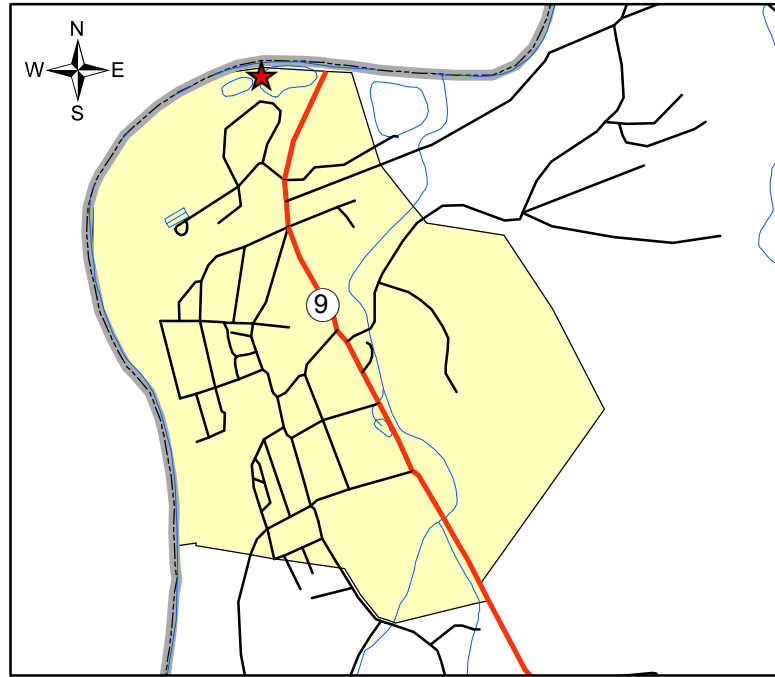

# Morgan County, West Virginia Comprehensive Plan - Sewage Facilities Map -

MARYLAND

HAMPSHIRE CO, WEST VIRGINIA

MARYLAND

BERKELEY CO, WEST VIRGINIA

VIRGINIA

**Paw Paw Inset**

**Berkeley Springs Inset**

See Paw Paw Inset

Paw Paw STP

Warm Springs PSD

Coolfont Mt. Assoc.

Valley Dale Subdivision

Cacapon East

Cacapon State Park

Wayside LLC

Cacapon South

Waugh's MHP

Berkeley Springs Center

522 Business Park

Tri-Lake Campground

Warm Springs PSD

Skyline Village. MHP

Camp Harmison

Morgan Village MHP