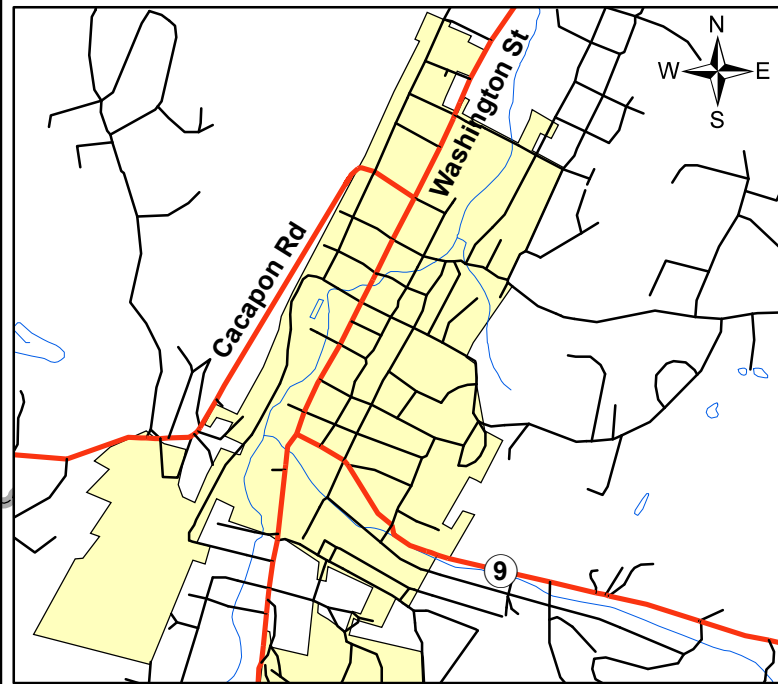

Morgan County, West Virginia Comprehensive Plan - Sewage Facilities Map -

Paw Paw Inset

Berkeley Springs Inset

See Paw Paw Inset

Paw Paw STP

Warm Springs PSD

Coolfont Mt. Assoc.

Valley Dale Subdivision

Cacapon East

Cacapon State Park

Wayside LLC

Cacapon South

Waugh's MHP

Berkeley Springs Center

522 Business Park

Tri-Lake Campground

Skyline Village. MHP

Camp Harmison

Morgan Village MHP

HAMPSHIRE CO, WEST VIRGINIA

VIRGINIA

BERKELEY CO, WEST VIRGINIA