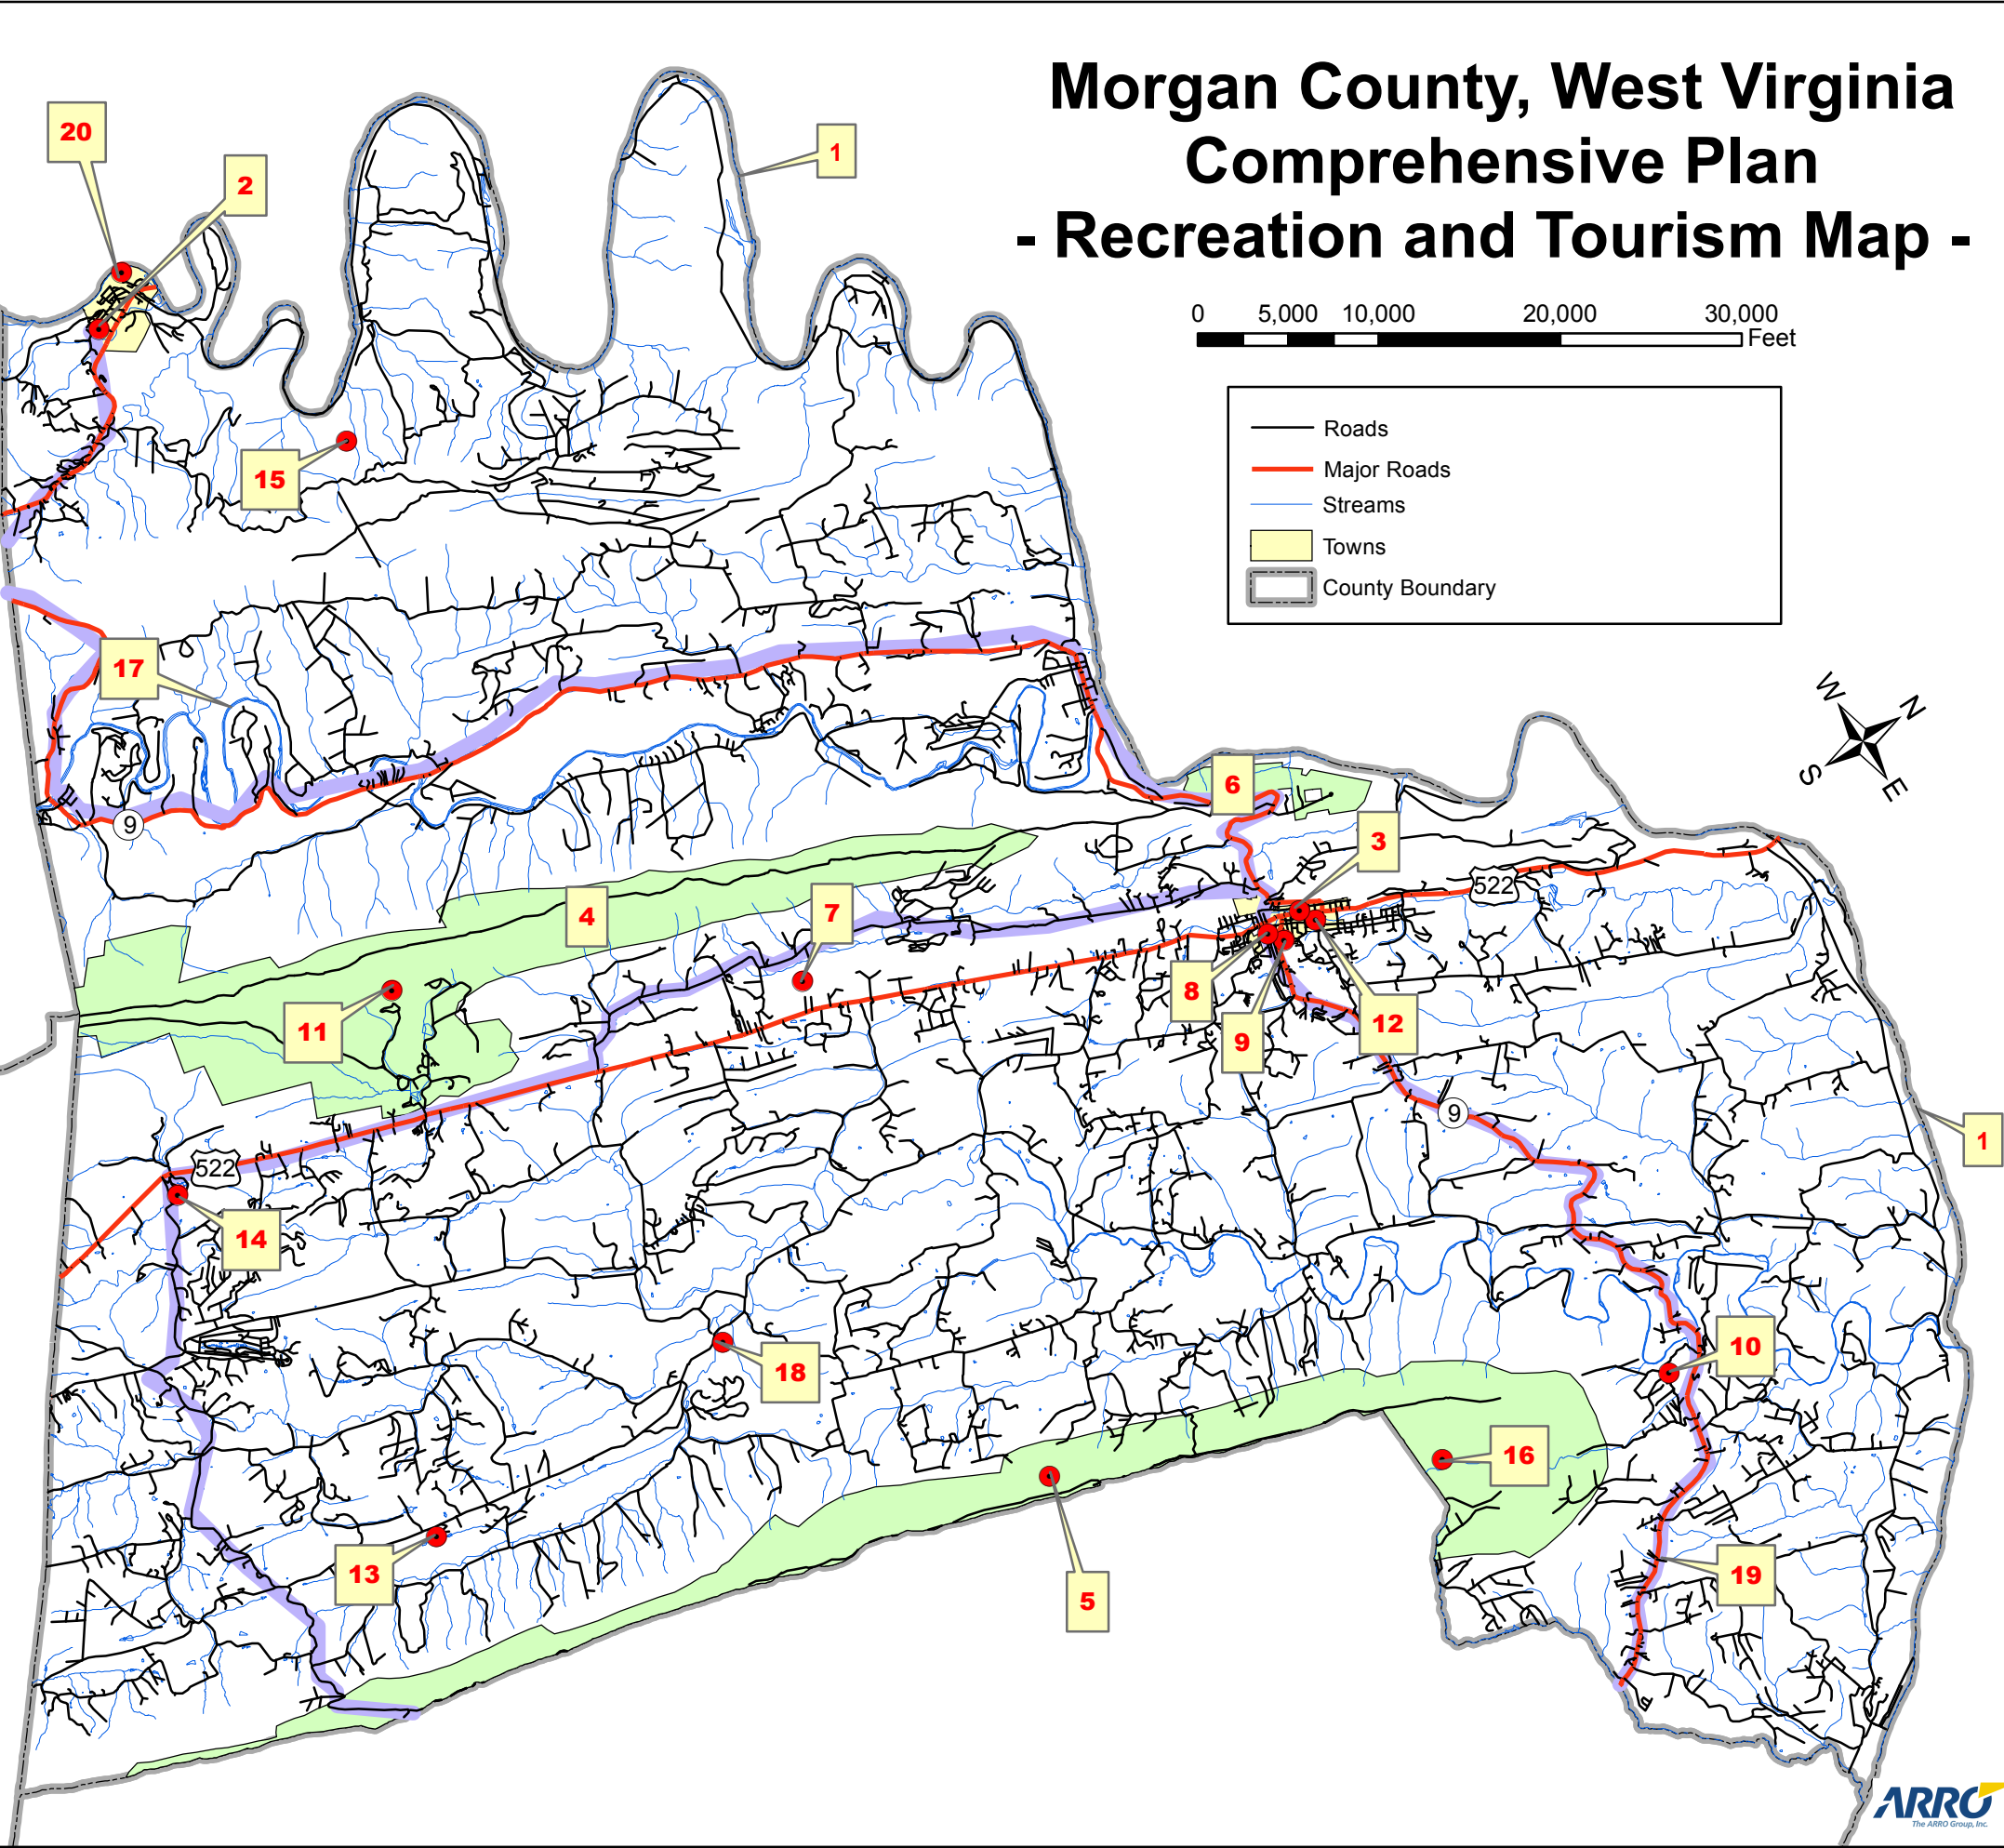

Morgan County, West Virginia Comprehensive Plan - Recreation and Tourism Map -

Paw Paw Inset

Berkeley Springs Inset