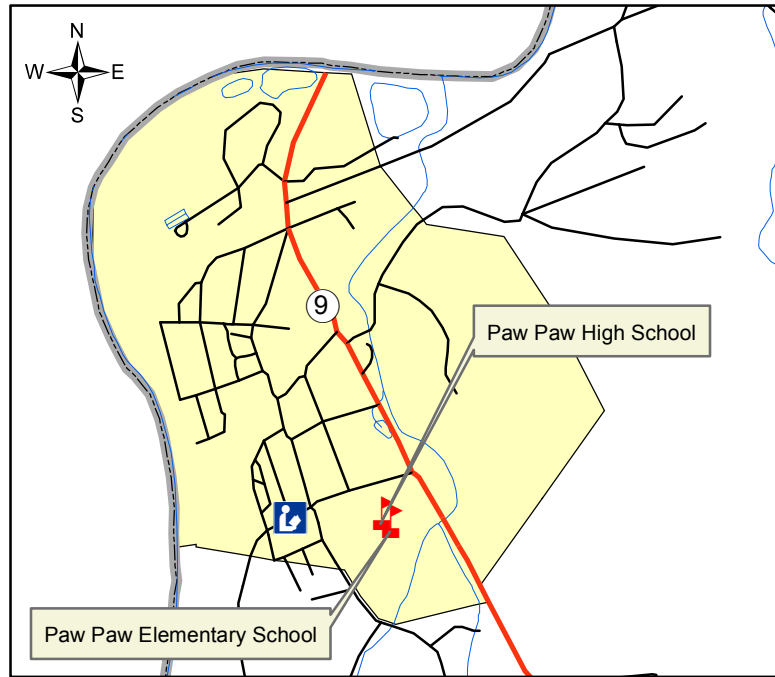

Morgan County, West Virginia Comprehensive Plan - Education Facilities Map -

MARYLAND

See Paw Paw Inset

HAMPSHIRE CO, WEST VIRGINIA

MARYLAND

VIRGINIA

BERKELEY CO, WEST VIRGINIA

Paw Paw Inset

Berkeley Springs Inset

Morgan Co. Child Dev. Ctr.

Widmyer Elementary

See Berkeley Springs Inset

Berkeley Springs High

Warm Springs Intermediate and Middle Schools

Morgan County Board of Education

Greenwood Elementary School
(Closing 2016)

Pleasant View School