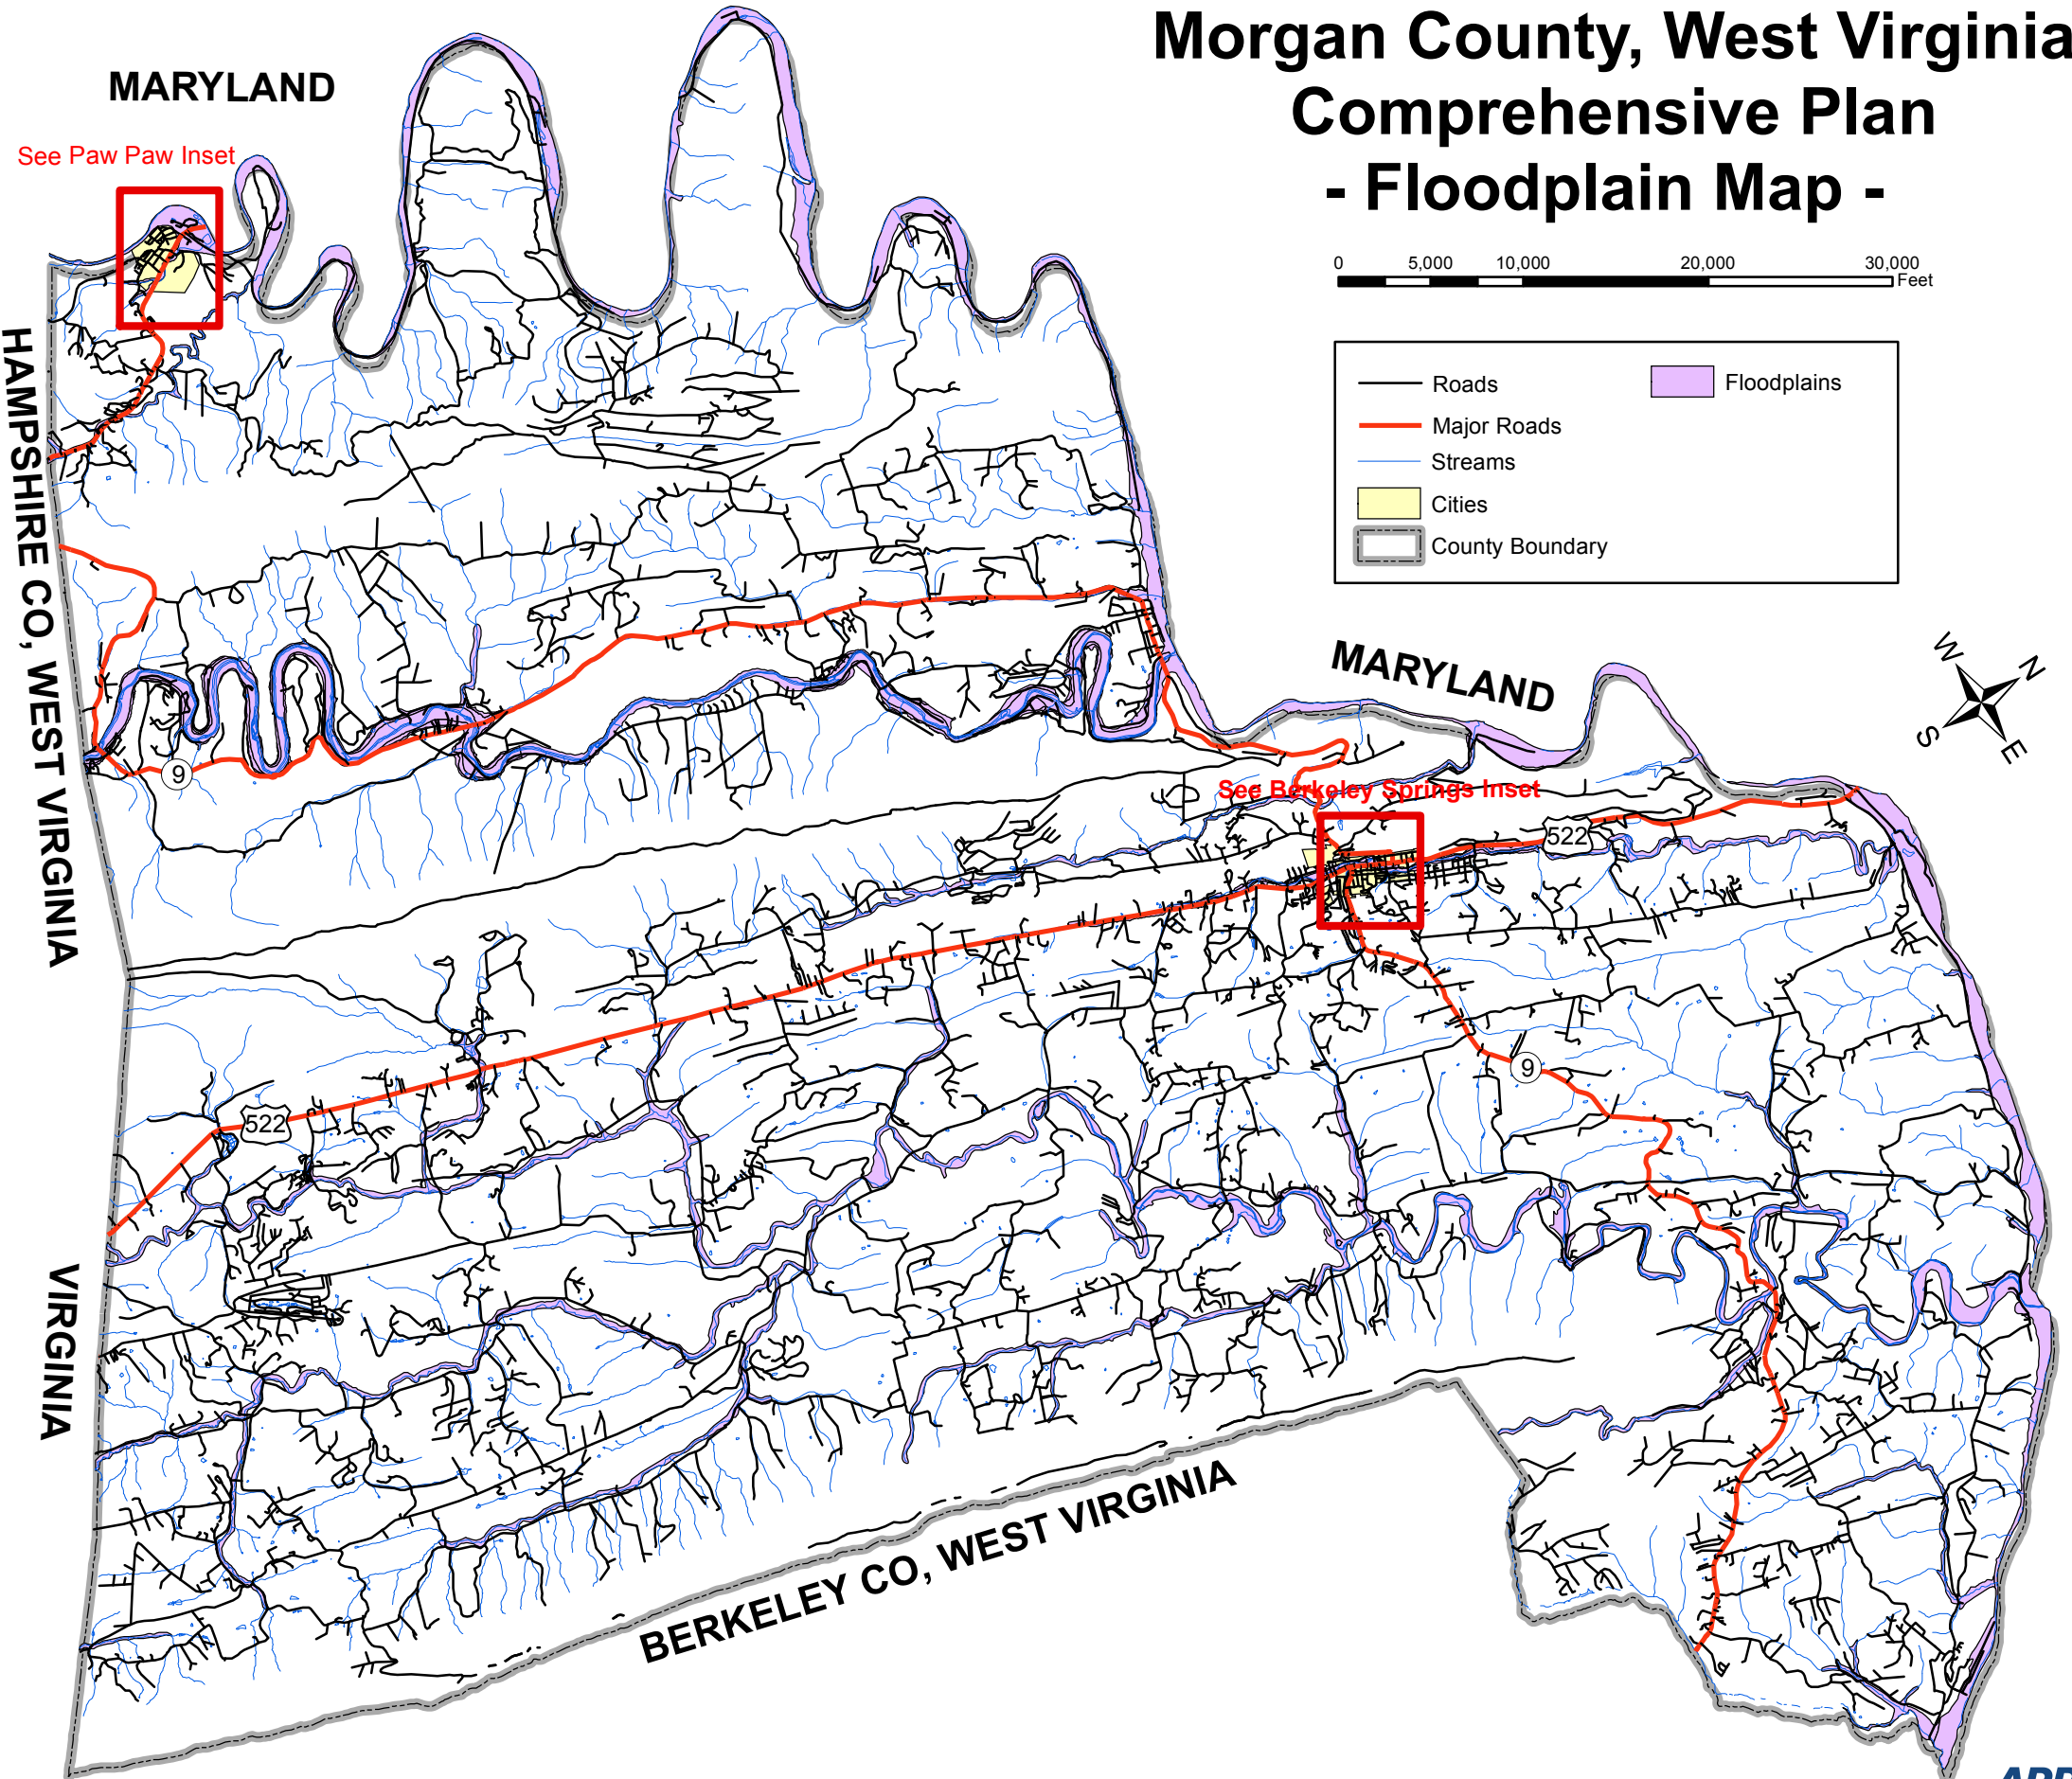

Morgan County, West Virginia Comprehensive Plan - Floodplain Map -

0 5,000 10,000 20,000 30,000 Feet

Paw Paw Inset

See Paw Paw Inset

Berkeley Springs Inset

See Berkeley Springs Inset