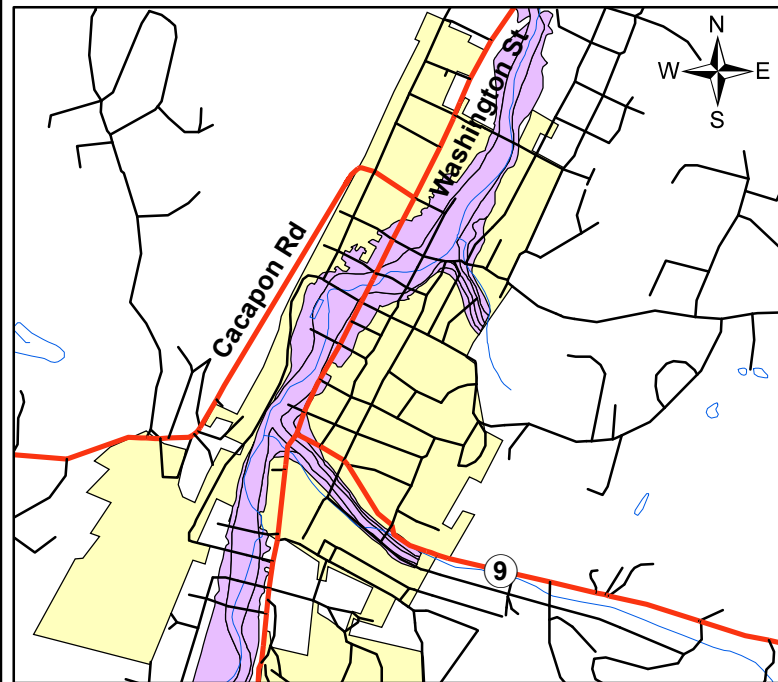

Morgan County, West Virginia Comprehensive Plan - Floodplain Map -

0 5,000 10,000 20,000 30,000 Feet

Paw Paw Inset

See Paw Paw Inset

Berkeley Springs Inset

See Berkeley Springs Inset