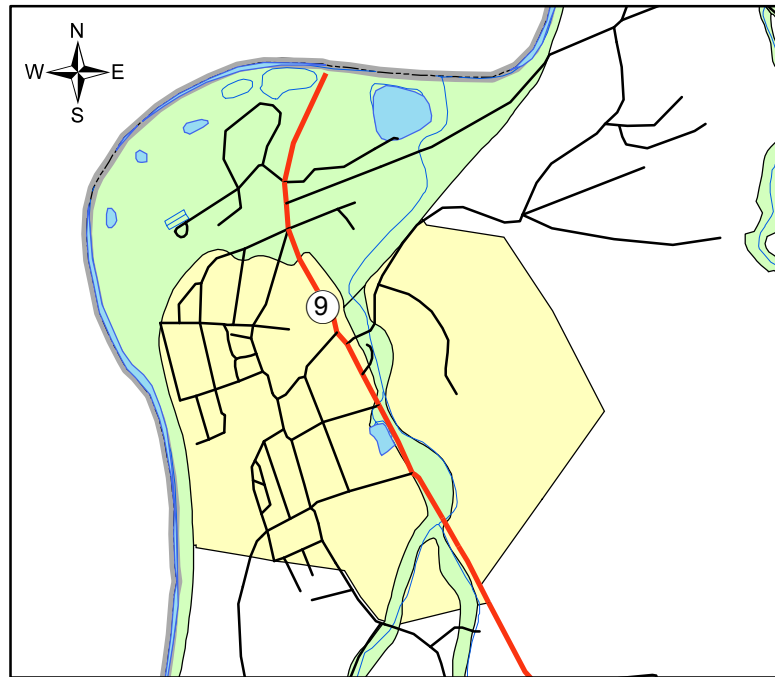

Morgan County, West Virginia Comprehensive Plan - Hydrology Map -

MARYLAND
See Paw Paw Inset
HAMPSHIRE CO, WEST VIRGINIA
MARYLAND
See Berkeley Springs Inset
VIRGINIA
BERKELEY CO, WEST VIRGINIA

Paw Paw Inset

Berkeley Springs Inset