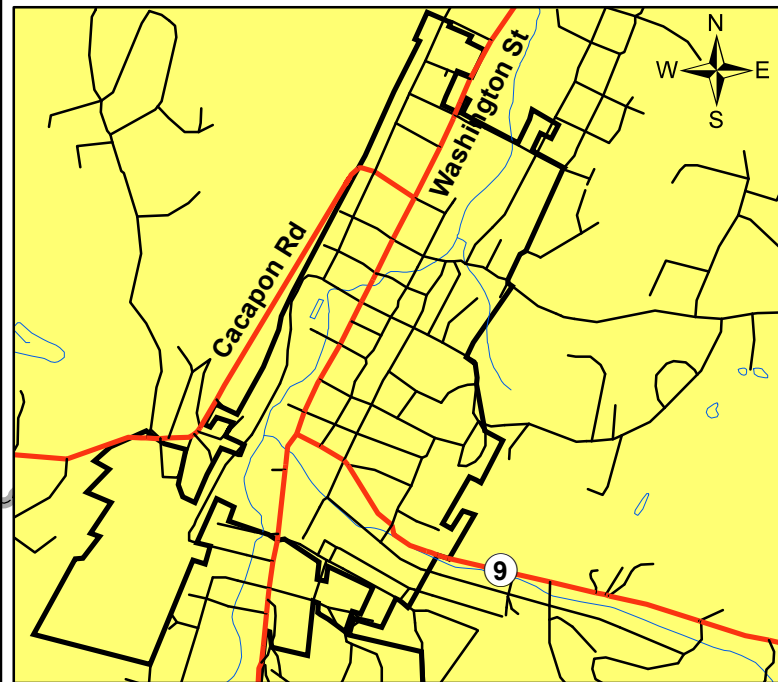

# Morgan County, West Virginia Comprehensive Plan - Soil Associations Map -

**Paw Paw Inset**

**Berkeley Springs Inset**

See Paw Paw Inset

See Berkeley Springs Inset

HAMPSHIRE CO, WEST VIRGINIA

VIRGINIA

BERKELEY CO, WEST VIRGINIA