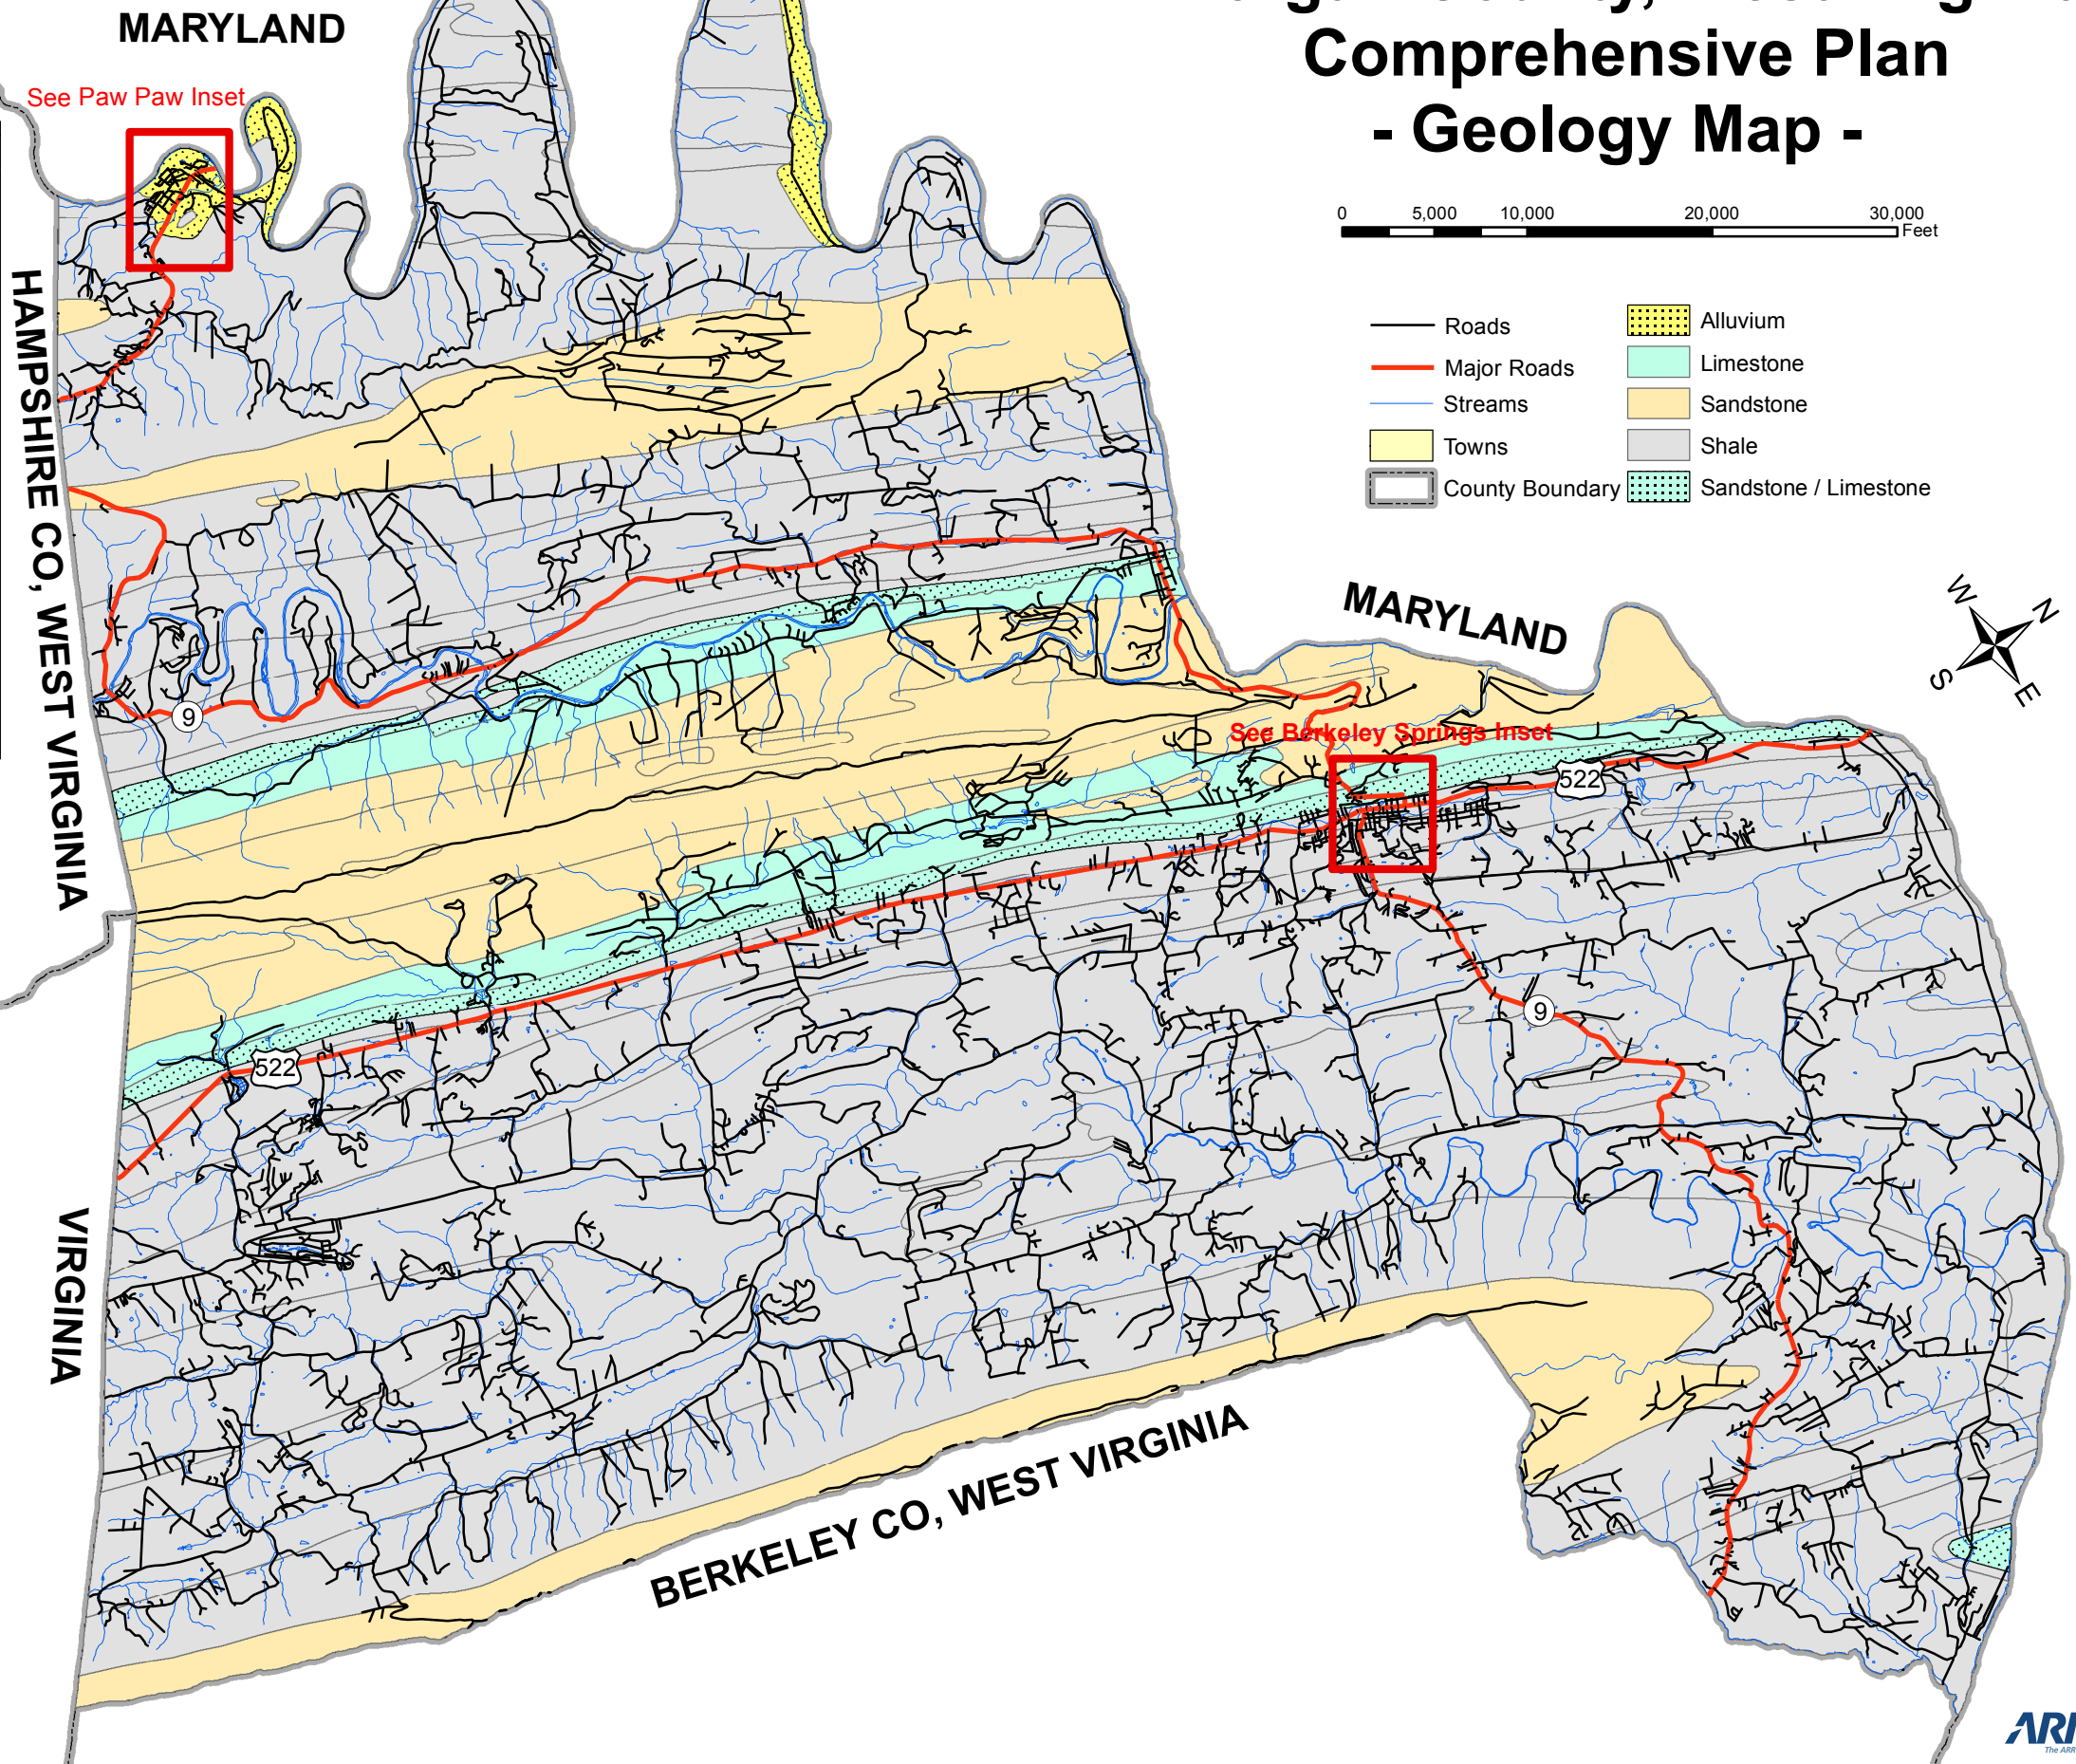

# Morgan County, West Virginia Comprehensive Plan - Geology Map -

- Roads
- Major Roads
- Streams
- Towns
- County Boundary
- Alluvium
- Limestone
- Sandstone
- Shale
- Sandstone / Limestone

Paw Paw Inset

See Paw Paw Inset

Berkeley Springs Inset

See Berkeley Springs Inset