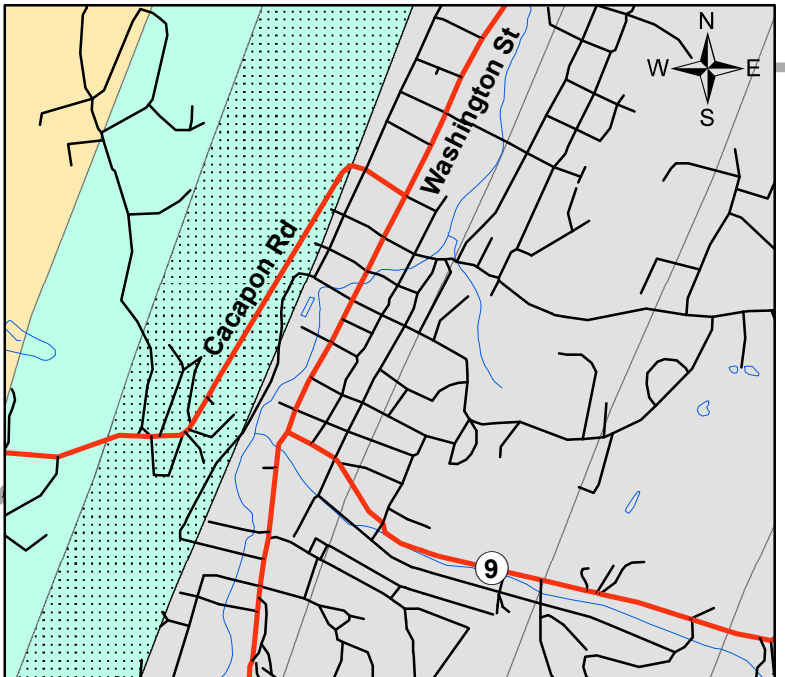

# Morgan County, West Virginia Comprehensive Plan - Geology Map -

- Roads
- Major Roads
- Streams
- Towns
- County Boundary
- Alluvium
- Limestone
- Sandstone
- Shale
- Sandstone / Limestone

Paw Paw Inset

See Paw Paw Inset

Berkeley Springs Inset

See Berkeley Springs Inset